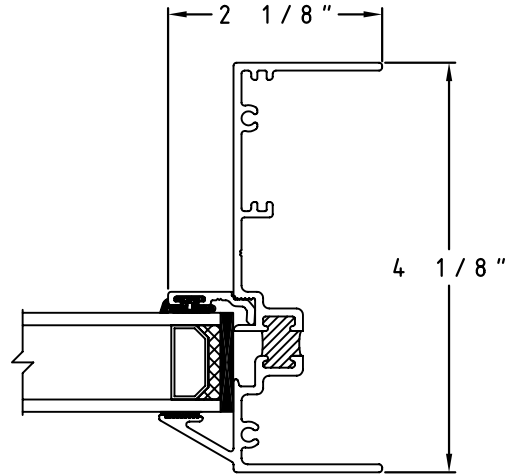

# Champion Series 7510

SCALE: NONE

All Elevations are viewed outside looking IN.

SCALE: HALF

① Fixed Frame Head/Sill/Jamb Detail

④ Fixed Frame Jamb Detail

③ Fixed Frame Sill Detail

② Fixed/Fixed H Mullion Detail

SCALE: HALF

⑤ Fixed Over Fixed Detail

⑥ True Muntin Detail (Horizontal/Vertical)

⑤A Fixed/Fixed Frame Mullion Detail  
Continuous Frame