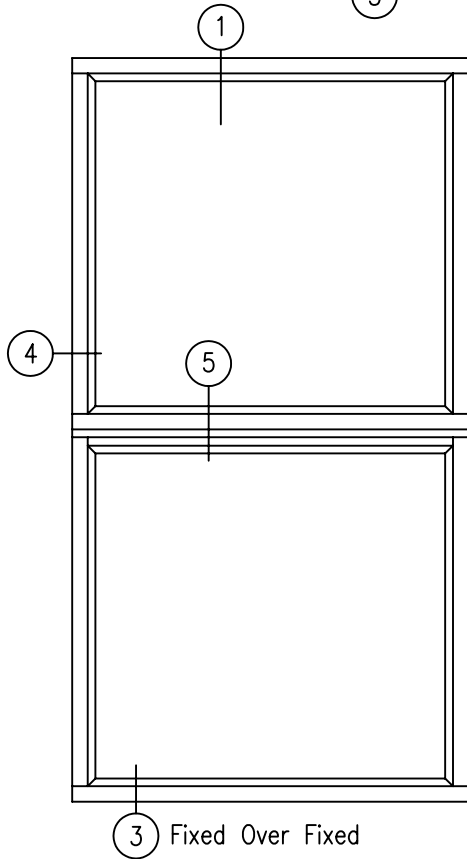

# Champion Series 7510

SCALE: NONE

All Elevations are viewed outside looking IN.

SCALE: HALF

① Fixed Frame Head/Sill/Jamb Detail

④ Fixed Frame Jamb Detail

③ Fixed Frame Sill Detail

② Fixed/Fixed H Mullion Detail

SCALE: HALF

⑤ Fixed Over Fixed Detail

⑥ True Muntin Detail (Horizontal/Vertical)

⑤A Fixed/Fixed Frame Mullion Detail  
Continuous Frame