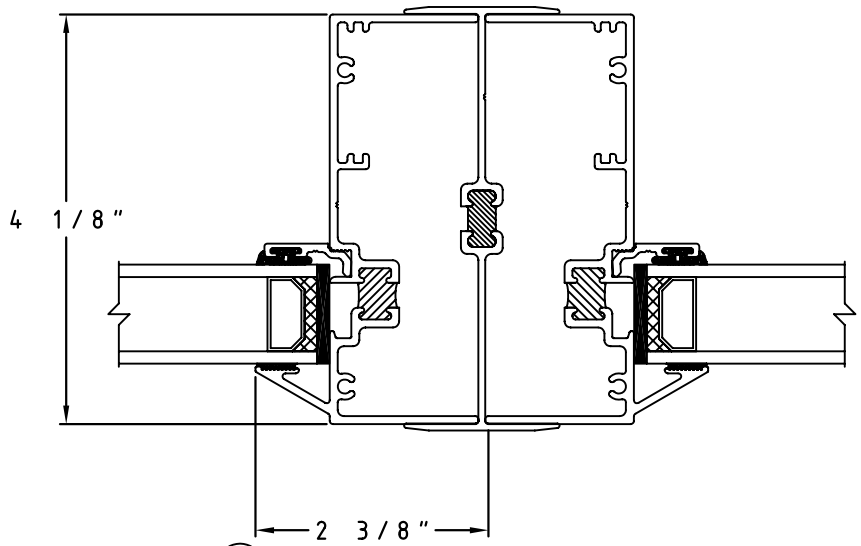

# Champion Series 7510

SCALE: NONE

All Elevations are viewed outside looking IN.

SCALE: HALF

① Fixed Frame Head/Sill/Jamb Detail

④ Fixed Frame Jamb Detail

③ Fixed Frame Sill Detail

② Fixed/Fixed H Mullion Detail

SCALE: HALF

⑤ Fixed Over Fixed Detail

⑥ True Muntin Detail (Horizontal/Vertical)

⑤A Fixed/Fixed Frame Mullion Detail  
Continuous Frame