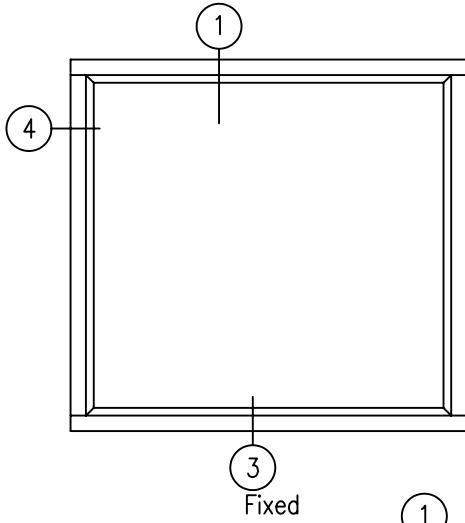

# Champion Series 7510

SCALE: NONE

All Elevations are viewed outside looking IN.

SCALE: HALF

① Fixed Frame Head/Sill/Jamb Detail

④ Fixed Frame Jamb Detail

③ Fixed Frame Sill Detail

② Fixed/Fixed H Mullion Detail

SCALE: HALF

⑤ Fixed Over Fixed Detail

⑥ True Muntin Detail (Horizontal/Vertical)

⑤A Fixed/Fixed Frame Mullion Detail  
Continuous Frame