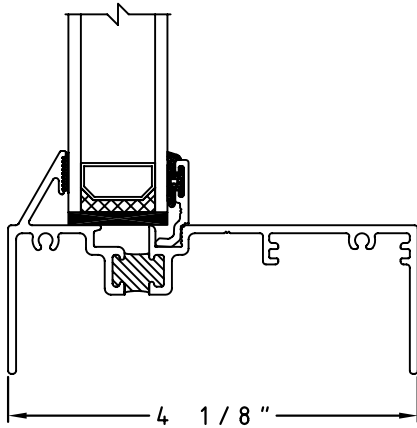

# Champion Series 7510

SCALE: NONE

All Elevations are viewed outside looking IN.

SCALE: HALF

① Fixed Frame Head/Sill/Jamb Detail

④ Fixed Frame Jamb Detail

③ Fixed Frame Sill Detail

② Fixed/Fixed H Mullion Detail

SCALE: HALF

⑤ Fixed Over Fixed Detail

⑥ True Muntin Detail (Horizontal/Vertical)

⑤A Fixed/Fixed Frame Mullion Detail  
Continuous Frame