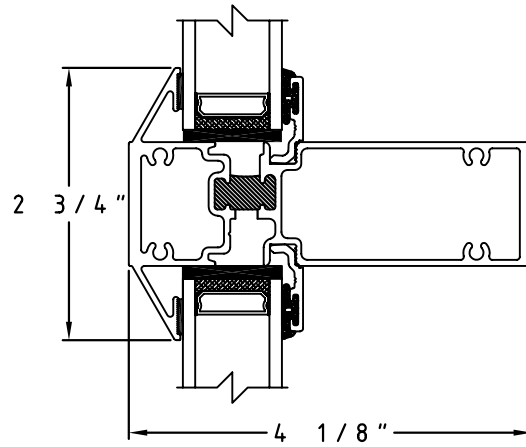

# Champion Series 7510

SCALE: NONE

All Elevations are viewed outside looking IN.

SCALE: HALF

① Fixed Frame Head/Sill/Jamb Detail

④ Fixed Frame Jamb Detail

③ Fixed Frame Sill Detail

② Fixed/Fixed H Mullion Detail

SCALE: HALF

⑤ Fixed Over Fixed Detail

⑥ True Muntin Detail (Horizontal/Vertical)

⑤A Fixed/Fixed Frame Mullion Detail  
Continuous Frame