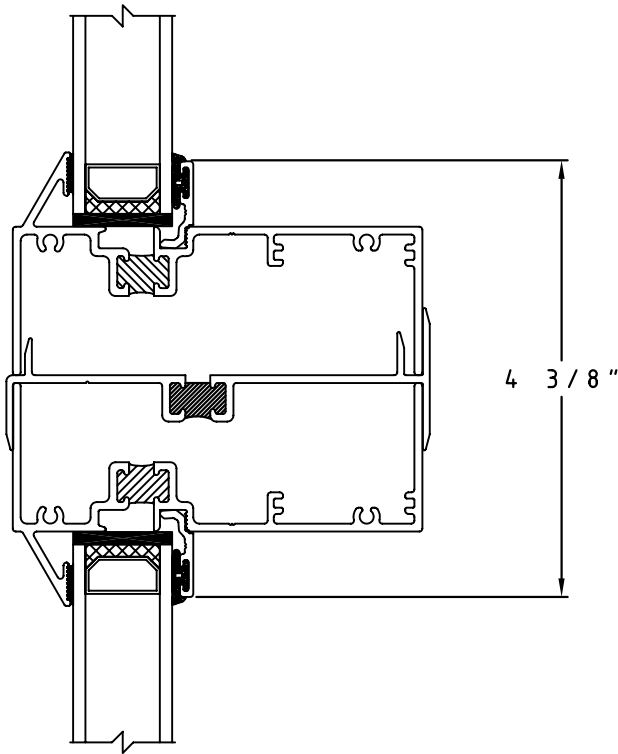

# Champion Series 7510

SCALE: NONE

All Elevations are viewed outside looking IN.

SCALE: HALF

① Fixed Frame Head/Sill/Jamb Detail

④ Fixed Frame Jamb Detail

③ Fixed Frame Sill Detail

② Fixed/Fixed H Mullion Detail

SCALE: HALF

⑤ Fixed Over Fixed Detail

⑥ True Muntin Detail (Horizontal/Vertical)

⑤A Fixed/Fixed Frame Mullion Detail  
Continuous Frame