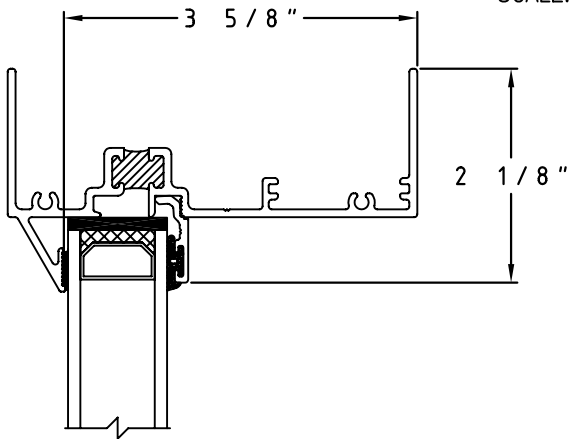

# Champion Series 7510

SCALE: NONE

All Elevations are viewed outside looking IN.

SCALE: HALF

① Fixed Frame Head/Sill/Jamb Detail

④ Fixed Frame Jamb Detail

③ Fixed Frame Sill Detail

② Fixed/Fixed H Mullion Detail

SCALE: HALF

⑤ Fixed Over Fixed Detail

⑥ True Muntin Detail (Horizontal/Vertical)

⑤A Fixed/Fixed Frame Mullion Detail  
Continuous Frame