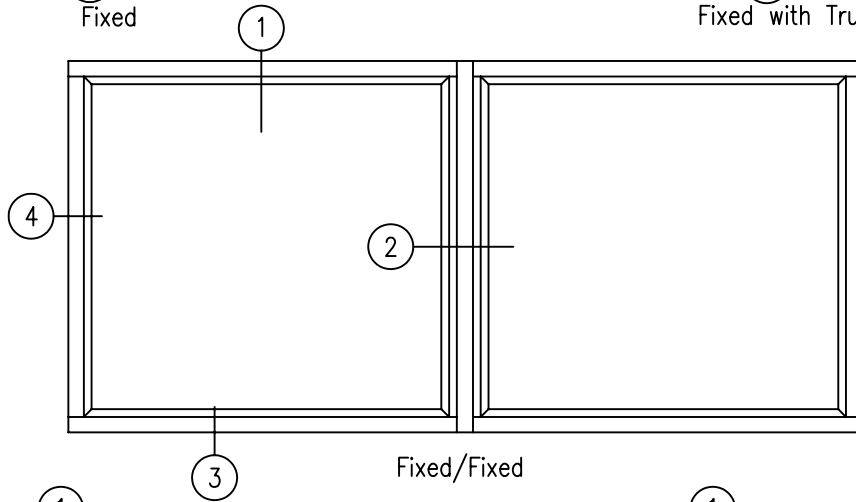

# Champion Series 7510

SCALE: NONE

All Elevations are viewed outside looking IN.

SCALE: HALF

① Fixed Frame Head/Sill/Jamb Detail

④ Fixed Frame Jamb Detail

③ Fixed Frame Sill Detail

② Fixed/Fixed H Mullion Detail

SCALE: HALF

⑤ Fixed Over Fixed Detail

⑥ True Muntin Detail (Horizontal/Vertical)

⑤A Fixed/Fixed Frame Mullion Detail  
Continuous Frame