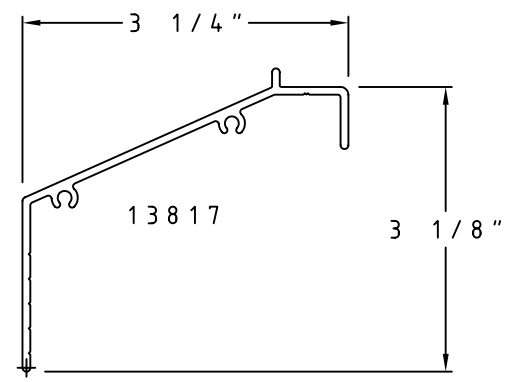

(P17) Small Landmark Head/Jamb

(P15) Landmark Sill

(P18) Landmark Head/Jamb

SCALE: HALF

(P19) 3" x 4" Historical Sill

(P22) 3" x 4" Historical Head/Jamb

(P20) 2 3/8" x 2 1/4" Jamb

(P23) 3" x 2 3/8" Head

(P24) 3 1/4" x 3 1/8" Sill

SCALE: HALF

(P26) 2 7/8" x 4 1/2" Historical Head/Jamb

(P27) 3 7/8" x 5 5/8" Historical SILL

Champion Panning

SCALE: HALF

Sheet 6 of 11

(P28) 3 7/8" x 4 3/4" SILL

(P29) 3 1/2" x 4 1/2" Head/Jamb

(P30) 4 1/8" x 5 1/8" SILL

(P31) 4" x 4 1/4" Head/Jamb

C
h
a
m
p
i
o
n
P
a
n
n
i
n
g

SCALE: HALF

(P32) 2 3/8" x 4 5/8" Pre-Set Head

(P33) 2 3/8" x 2 3/4" Pre-sSet Head

(P34) 2 1/2" x 4 5/8" Pre-Set Sill

SCALE: HALF

(P47) 3 3/4" x 4 1/2" Landmark Head/Jamb

(P48) 3 1/2" x 4 5/8" Landmark Sill