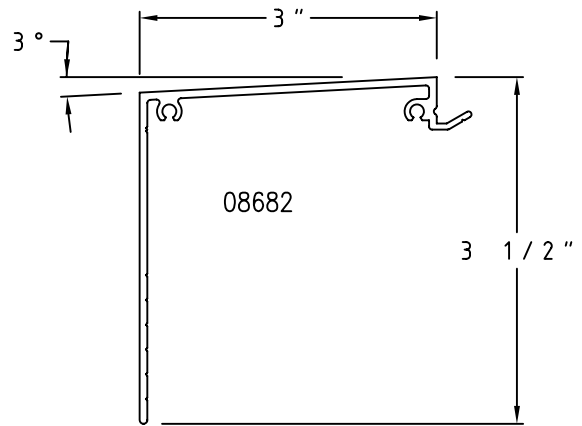

(P07) 2" x 2 1/2" Jamb

(P10) 2" x 2 1/2" Head/Sill

(P08) 2" x 3" Jamb

(P11) 2" x 3" Head/Sill