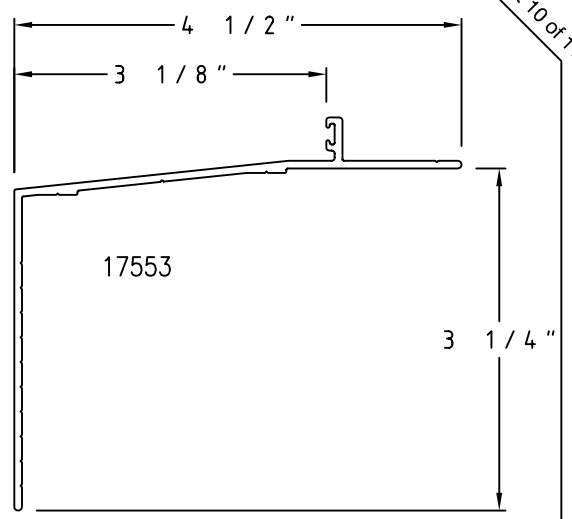

(P29) 3 1/2" x 4 1/2" Head/Jamb

(P30) 4 1/8" x 5 1/8" SILL

(P31) 4" x 4 1/4" Head/Jamb

C
h
a
m
p
i
o
n
P
a
n
n
i
n
g

SCALE: HALF

(P32) 2 3/8" x 4 5/8" Pre-Set Head

(P33) 2 3/8" x 2 3/4" Pre-sSet Head

(P34) 2 1/2" x 4 5/8" Pre-Set Sill

(P35) 2 3/8" x 3 1/8" Pre-set Jamb

Ⓟ P36 3 1/8" x 3 1/2" SILL

Ⓟ P37 2 7/8" x 3 1/4" Head/Jamb

Ⓟ P38 2" x 3" Jamb New

SCALE: HALF

(P39) 3 5/8" x 4" Special Landmark Hd/Jamb

(P40) 3 1/2" x 3 1/2" Special Landmark Sill

(P41) 1 7/8" x 2 3/4" Landmark Hd/Jamb

(P42) 4 1/8" x 4 1/2" Landmark Sill

Champion Panning

SCALE: HALF

(P43) 4 1/2" x 4" Preset Head/Jamb

(P44) 4 1/2" x 3 1/4" Sill

(P45) 3" x 2 3/4" Head/Jamb

(P46) 3" x 2 3/4" Head/Jamb

SCALE: HALF

(P47) 3 3/4" x 4 1/2" Landmark Head/Jamb

(P48) 3 1/2" x 4 5/8" Landmark Sill