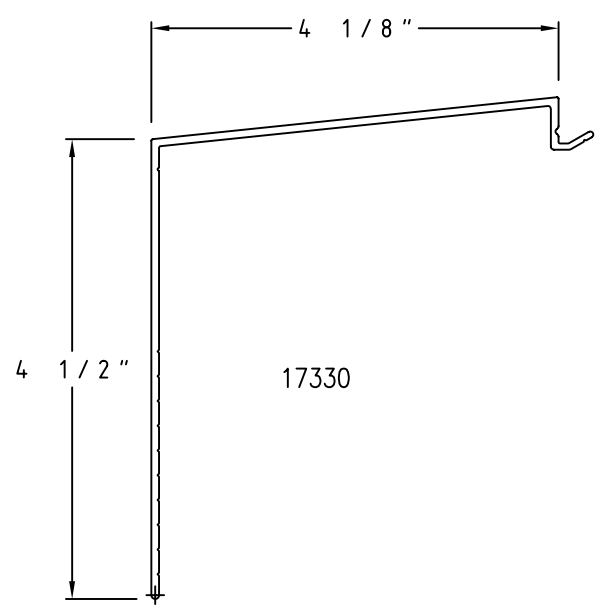

(P29) 3 1/2" x 4 1/2" Head/Jamb

(P30) 4 1/8" x 5 1/8" SILL

(P31) 4" x 4 1/4" Head/Jamb

C
h
a
m
p
i
o
n
P
a
n
n
i
n
g

SCALE: HALF

(P32) 2 3/8" x 4 5/8" Pre-Set Head

(P33) 2 3/8" x 2 3/4" Pre-sSet Head

(P34) 2 1/2" x 4 5/8" Pre-Set Sill

(P35) 2 3/8" x 3 1/8" Pre-set Jamb

Ⓟ P36 3 1/8" x 3 1/2" SILL

Ⓟ P37 2 7/8" x 3 1/4" Head/Jamb

Ⓟ P38 2" x 3" Jamb New

SCALE: HALF

(P39) 3 5/8" x 4" Special Landmark Hd/Jamb

(P40) 3 1/2" x 3 1/2" Special Landmark Sill

(P41) 1 7/8" x 2 3/4" Landmark Hd/Jamb

(P42) 4 1/8" x 4 1/2" Landmark Sill

Champion Panning

SCALE: HALF

(P43) 4 1/2" x 4" Preset Head/Jamb

(P44) 4 1/2" x 3 1/4" Sill

(P45) 3" x 2 3/4" Head/Jamb

(P46) 3" x 2 3/4" Head/Jamb

SCALE: HALF

(P47) 3 3/4" x 4 1/2" Landmark Head/Jamb

(P48) 3 1/2" x 4 5/8" Landmark Sill