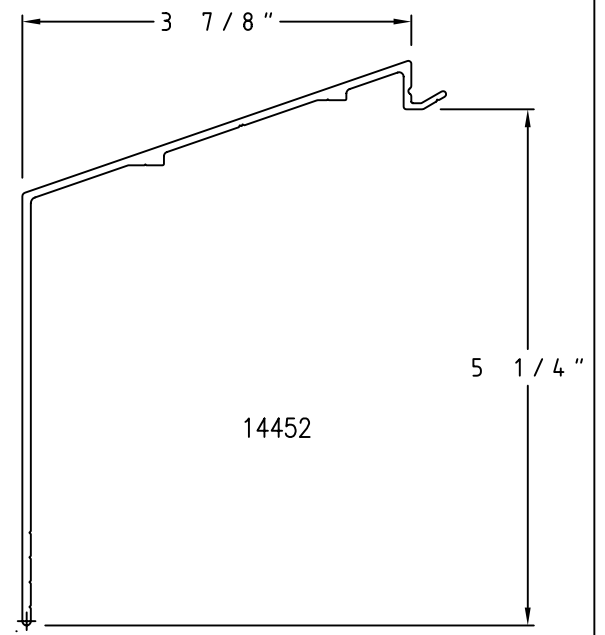

(P29) 3 1/2" x 4 1/2" Head/Jamb

(P30) 4 1/8" x 5 1/8" SILL

(P31) 4" x 4 1/4" Head/Jamb

C
h
a
m
p
i
o
n
P
a
n
n
i
n
g

SCALE: HALF

(P32) 2 3/8" x 4 5/8" Pre-Set Head

(P33) 2 3/8" x 2 3/4" Pre-sSet Head

(P34) 2 1/2" x 4 5/8" Pre-Set Sill

(P35) 2 3/8" x 3 1/8" Pre-set Jamb

Ⓟ P36 3 1/8" x 3 1/2" SILL

Ⓟ P37 2 7/8" x 3 1/4" Head/Jamb

Ⓟ P38 2" x 3" Jamb New

SCALE: HALF

(P39) 3 5/8" x 4" Special Landmark Hd/Jamb

(P40) 3 1/2" x 3 1/2" Special Landmark Sill

(P41) 1 7/8" x 2 3/4" Landmark Hd/Jamb

(P42) 4 1/8" x 4 1/2" Landmark Sill

Champion Panning

SCALE: HALF

(P43) 4 1/2" x 4" Preset Head/Jamb

(P44) 4 1/2" x 3 1/4" Sill

(P45) 3" x 2 3/4" Head/Jamb

(P46) 3" x 2 3/4" Head/Jamb

SCALE: HALF

(P47) 3 3/4" x 4 1/2" Landmark Head/Jamb

(P48) 3 1/2" x 4 5/8" Landmark Sill