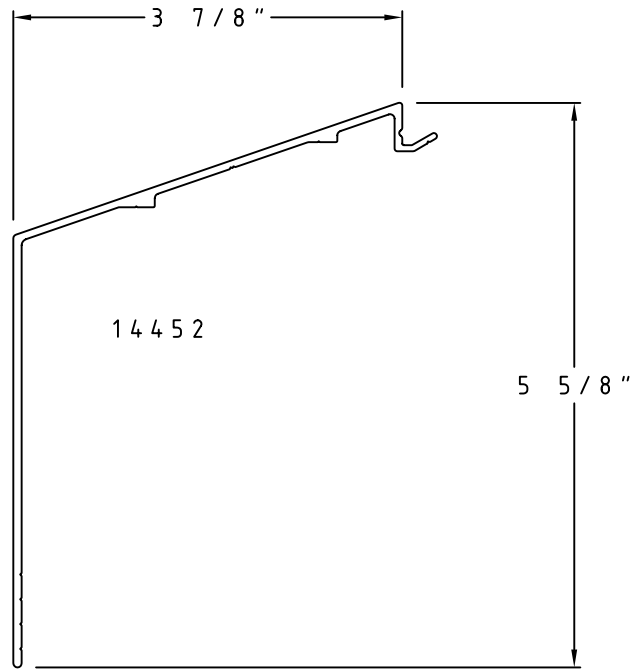

(P17) Small Landmark Head/Jamb

(P15) Landmark Sill

(P18) Landmark Head/Jamb

SCALE: HALF

(P19) 3" x 4" Historical Sill

(P22) 3" x 4" Historical Head/Jamb

(P20) 2 3/8" x 2 1/4" Jamb

(P23) 3" x 2 3/8" Head

(P24) 3 1/4" x 3 1/8" Sill

SCALE: HALF

(P26) 2 7/8" x 4 1/2" Historical Head/Jamb

(P27) 3 7/8" x 5 5/8" Historical SILL

Champion Panning

SCALE: HALF

Sheet 6 of 11

(P28) 3 7/8" x 4 3/4" SILL

(P29) 3 1/2" x 4 1/2" Head/Jamb

(P30) 4 1/8" x 5 1/8" SILL

(P31) 4" x 4 1/4" Head/Jamb

C
h
a
m
p
i
o
n
P
a
n
n
i
n
g

SCALE: HALF

(P32) 2 3/8" x 4 5/8" Pre-Set Head

(P33) 2 3/8" x 2 3/4" Pre-sSet Head

(P34) 2 1/2" x 4 5/8" Pre-Set Sill

SCALE: HALF

(P47) 3 3/4" x 4 1/2" Landmark Head/Jamb

(P48) 3 1/2" x 4 5/8" Landmark Sill