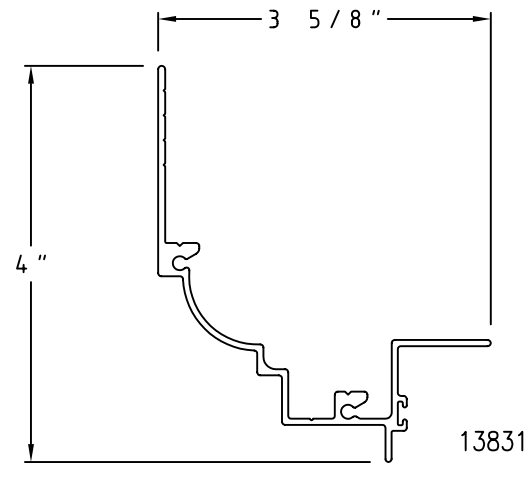

(P29) 3 1/2" x 4 1/2" Head/Jamb

(P30) 4 1/8" x 5 1/8" SILL

(P31) 4" x 4 1/4" Head/Jamb

C
h
a
m
p
i
o
n
P
a
n
n
i
n
g

SCALE: HALF

(P32) 2 3/8" x 4 5/8" Pre-Set Head

(P33) 2 3/8" x 2 3/4" Pre-sSet Head

(P34) 2 1/2" x 4 5/8" Pre-Set Sill

(P35) 2 3/8" x 3 1/8" Pre-set Jamb

Ⓟ P36 3 1/8" x 3 1/2" SILL

Ⓟ P37 2 7/8" x 3 1/4" Head/Jamb

Ⓟ P38 2" x 3" Jamb New

SCALE: HALF

(P39) 3 5/8" x 4" Special Landmark Hd/Jamb

(P40) 3 1/2" x 3 1/2" Special Landmark Sill

(P41) 1 7/8" x 2 3/4" Landmark Hd/Jamb

(P42) 4 1/8" x 4 1/2" Landmark Sill

Champion Panning

SCALE: HALF

(P43) 4 1/2" x 4" Preset Head/Jamb

(P44) 4 1/2" x 3 1/4" Sill

(P45) 3" x 2 3/4" Head/Jamb

(P46) 3" x 2 3/4" Head/Jamb

SCALE: HALF

(P47) 3 3/4" x 4 1/2" Landmark Head/Jamb

(P48) 3 1/2" x 4 5/8" Landmark Sill