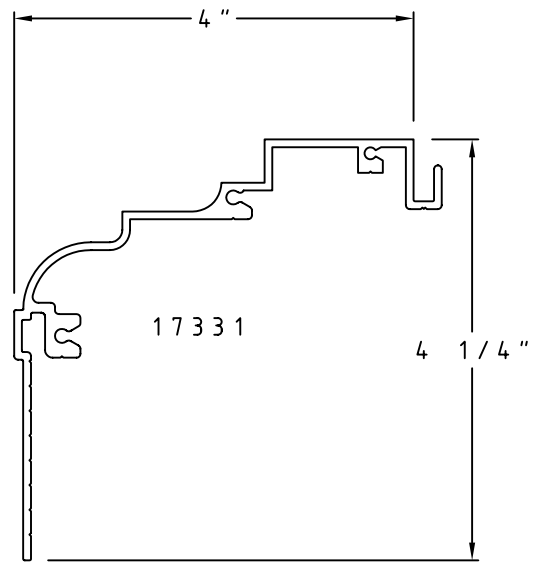

(P24) 3 1/4" x 3 1/8" Sill

SCALE: HALF

(P26) 2 7/8" x 4 1/2" Historical Head/Jamb

(P27) 3 7/8" x 5 5/8" Historical SILL

Champion Panning

SCALE: HALF

Sheet 6 of 11

(P28) 3 7/8" x 4 3/4" SILL

(P29) 3 1/2" x 4 1/2" Head/Jamb

(P30) 4 1/8" x 5 1/8" SILL

(P31) 4" x 4 1/4" Head/Jamb

C
h
a
m
p
i
o
n
P
a
n
n
i
n
g

SCALE: HALF

(P32) 2 3/8" x 4 5/8" Pre-Set Head

(P33) 2 3/8" x 2 3/4" Pre-sSet Head

(P34) 2 1/2" x 4 5/8" Pre-Set Sill

(P41) 1 7/8" x 2 3/4" Landmark Hd/Jamb

(P42) 4 1/8" x 4 1/2" Landmark Sill

Champion Panning

SCALE: HALF

(P43) 4 1/2" x 4" Preset Head/Jamb

(P44) 4 1/2" x 3 1/4" Sill

(P45) 3" x 2 3/4" Head/Jamb

(P46) 3" x 2 3/4" Head/Jamb

SCALE: HALF

(P47) 3 3/4" x 4 1/2" Landmark Head/Jamb

(P48) 3 1/2" x 4 5/8" Landmark Sill