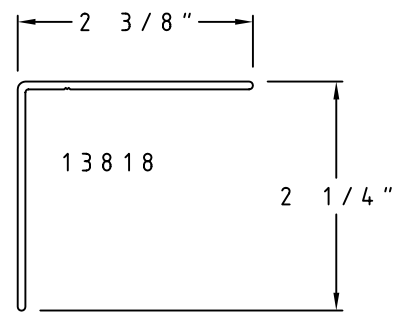

(P17) Small Landmark Head/Jamb

(P15) Landmark Sill

(P18) Landmark Head/Jamb

SCALE: HALF

(P19) 3" x 4" Historical Sill

(P22) 3" x 4" Historical Head/Jamb

(P20) 2 3/8" x 2 1/4" Jamb

(P23) 3" x 2 3/8" Head

(P24) 3 1/4" x 3 1/8" Sill

SCALE: HALF

(P26) 2 7/8" x 4 1/2" Historical Head/Jamb

(P27) 3 7/8" x 5 5/8" Historical SILL

Champion Panning

SCALE: HALF

Sheet 6 of 11

(P28) 3 7/8" x 4 3/4" SILL

(P41) 1 7/8" x 2 3/4" Landmark Hd/Jamb

(P42) 4 1/8" x 4 1/2" Landmark Sill

Champion Panning

SCALE: HALF

(P43) 4 1/2" x 4" Preset Head/Jamb

(P44) 4 1/2" x 3 1/4" Sill

(P45) 3" x 2 3/4" Head/Jamb

(P46) 3" x 2 3/4" Head/Jamb

SCALE: HALF

(P47) 3 3/4" x 4 1/2" Landmark Head/Jamb

(P48) 3 1/2" x 4 5/8" Landmark Sill