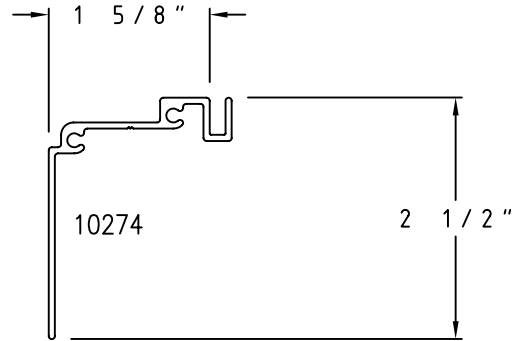

(P01) 3/4" x 2 1/2" Jamb

(P04) 3/4" x 2 1/2" Head/Sill

(P02) 3/4" x 4 1/2" Jamb

(P05) 3/4" x 4 1/2" Head/Sill

(P03) 2" x 2" Jamb

(P06) 2" x 2" Head/Sill

(P07) 2" x 2 1/2" Jamb

(P10) 2" x 2 1/2" Head/Sill

(P08) 2" x 3" Jamb

(P11) 2" x 3" Head/Sill

(P09) 3" x 3 1/2" Jamb

(P12) 3" x 3 1/2" Head/Sill

SCALE: HALF

(P13) 4" x 3 1/2" Jamb

(P16) 4" x 3 1/2" Head/Sill

(P14) Small Landmark Sill

(P41) 1 7/8" x 2 3/4" Landmark Hd/Jamb

(P42) 4 1/8" x 4 1/2" Landmark Sill

Champion Panning

SCALE: HALF

(P43) 4 1/2" x 4" Preset Head/Jamb

(P44) 4 1/2" x 3 1/4" Sill

(P45) 3" x 2 3/4" Head/Jamb

(P46) 3" x 2 3/4" Head/Jamb

SCALE: HALF

(P47) 3 3/4" x 4 1/2" Landmark Head/Jamb

(P48) 3 1/2" x 4 5/8" Landmark Sill