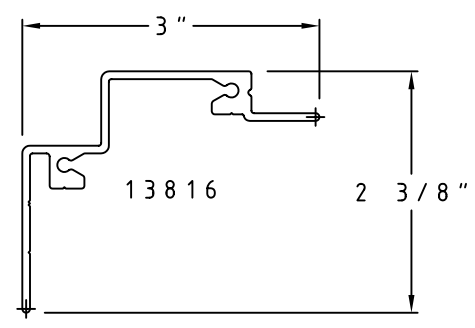

(P17) Small Landmark Head/Jamb

(P15) Landmark Sill

(P18) Landmark Head/Jamb

SCALE: HALF

(P19) 3" x 4" Historical Sill

(P22) 3" x 4" Historical Head/Jamb

(P20) 2 3/8" x 2 1/4" Jamb

(P23) 3" x 2 3/8" Head

(P24) 3 1/4" x 3 1/8" Sill

SCALE: HALF

(P26) 2 7/8" x 4 1/2" Historical Head/Jamb

(P27) 3 7/8" x 5 5/8" Historical SILL

Champion Panning

SCALE: HALF

Sheet 6 of 11

(P28) 3 7/8" x 4 3/4" SILL

(P41) 1 7/8" x 2 3/4" Landmark Hd/Jamb

(P42) 4 1/8" x 4 1/2" Landmark Sill

Champion Panning

SCALE: HALF

(P43) 4 1/2" x 4" Preset Head/Jamb

(P44) 4 1/2" x 3 1/4" Sill

(P45) 3" x 2 3/4" Head/Jamb

(P46) 3" x 2 3/4" Head/Jamb

SCALE: HALF

(P47) 3 3/4" x 4 1/2" Landmark Head/Jamb

(P48) 3 1/2" x 4 5/8" Landmark Sill