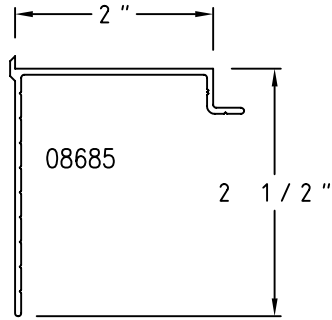

(P01) 3/4" x 2 1/2" Jamb

(P04) 3/4" x 2 1/2" Head/Sill

(P02) 3/4" x 4 1/2" Jamb

(P05) 3/4" x 4 1/2" Head/Sill

(P03) 2" x 2" Jamb

(P06) 2" x 2" Head/Sill

(P07) 2" x 2 1/2" Jamb

(P10) 2" x 2 1/2" Head/Sill

(P08) 2" x 3" Jamb

(P11) 2" x 3" Head/Sill

(P09) 3" x 3 1/2" Jamb

(P12) 3" x 3 1/2" Head/Sill

SCALE: HALF

(P13) 4" x 3 1/2" Jamb

(P16) 4" x 3 1/2" Head/Sill

(P14) Small Landmark Sill

(P41) 1 7/8" x 2 3/4" Landmark Hd/Jamb

(P42) 4 1/8" x 4 1/2" Landmark Sill

Champion Panning

SCALE: HALF

(P43) 4 1/2" x 4" Preset Head/Jamb

(P44) 4 1/2" x 3 1/4" Sill

(P45) 3" x 2 3/4" Head/Jamb

(P46) 3" x 2 3/4" Head/Jamb

SCALE: HALF

(P47) 3 3/4" x 4 1/2" Landmark Head/Jamb

(P48) 3 1/2" x 4 5/8" Landmark Sill