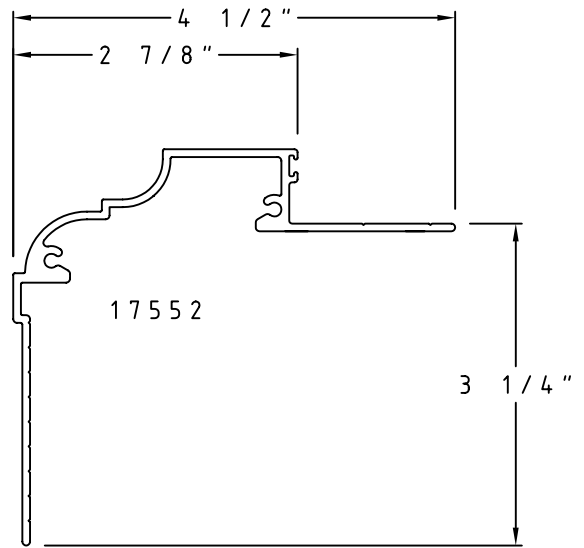

(P29) 3 1/2" x 4 1/2" Head/Jamb

(P30) 4 1/8" x 5 1/8" SILL

(P31) 4" x 4 1/4" Head/Jamb

C
h
a
m
p
i
o
n
P
a
n
n
i
n
g

SCALE: HALF

(P32) 2 3/8" x 4 5/8" Pre-Set Head

(P33) 2 3/8" x 2 3/4" Pre-sSet Head

(P34) 2 1/2" x 4 5/8" Pre-Set Sill

(P35) 2 3/8" x 3 1/8" Pre-set Jamb

Ⓟ P36 3 1/8" x 3 1/2" SILL

Ⓟ P37 2 7/8" x 3 1/4" Head/Jamb

Ⓟ P38 2" x 3" Jamb New

SCALE: HALF

(P39) 3 5/8" x 4" Special Landmark Hd/Jamb

(P40) 3 1/2" x 3 1/2" Special Landmark Sill

(P41) 1 7/8" x 2 3/4" Landmark Hd/Jamb

(P42) 4 1/8" x 4 1/2" Landmark Sill

Champion Panning

SCALE: HALF

(P43) 4 1/2" x 4" Preset Head/Jamb

(P44) 4 1/2" x 3 1/4" Sill

(P45) 3" x 2 3/4" Head/Jamb

(P46) 3" x 2 3/4" Head/Jamb

SCALE: HALF

(P47) 3 3/4" x 4 1/2" Landmark Head/Jamb

(P48) 3 1/2" x 4 5/8" Landmark Sill