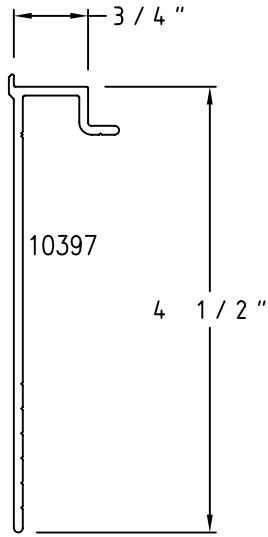

(P01) 3/4" x 2 1/2" Jamb

(P04) 3/4" x 2 1/2" Head/Sill

(P02) 3/4" x 4 1/2" Jamb

(P05) 3/4" x 4 1/2" Head/Sill

(P03) 2" x 2" Jamb

(P06) 2" x 2" Head/Sill

(P07) 2" x 2 1/2" Jamb

(P10) 2" x 2 1/2" Head/Sill

(P24) 3 1/4" x 3 1/8" Sill

SCALE: HALF

(P26) 2 7/8" x 4 1/2" Historical Head/Jamb

(P27) 3 7/8" x 5 5/8" Historical SILL

Champion Panning

SCALE: HALF

Sheet 6 of 11

(P28) 3 7/8" x 4 3/4" SILL

(P41) 1 7/8" x 2 3/4" Landmark Hd/Jamb

(P42) 4 1/8" x 4 1/2" Landmark Sill

Champion Panning

SCALE: HALF

(P43) 4 1/2" x 4" Preset Head/Jamb

(P44) 4 1/2" x 3 1/4" Sill

(P45) 3" x 2 3/4" Head/Jamb

(P46) 3" x 2 3/4" Head/Jamb

SCALE: HALF

(P47) 3 3/4" x 4 1/2" Landmark Head/Jamb

(P48) 3 1/2" x 4 5/8" Landmark Sill