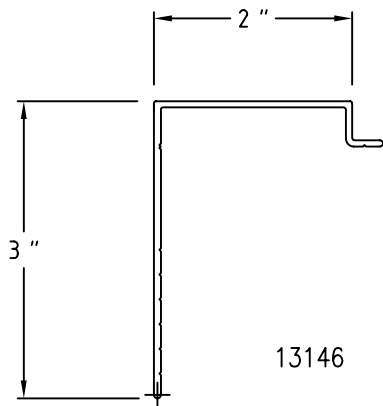

(P29) 3 1/2" x 4 1/2" Head/Jamb

(P30) 4 1/8" x 5 1/8" SILL

(P31) 4" x 4 1/4" Head/Jamb

C
h
a
m
p
i
o
n
P
a
n
n
i
n
g

SCALE: HALF

(P32) 2 3/8" x 4 5/8" Pre-Set Head

(P33) 2 3/8" x 2 3/4" Pre-sSet Head

(P34) 2 1/2" x 4 5/8" Pre-Set Sill

(P35) 2 3/8" x 3 1/8" Pre-set Jamb

Ⓟ P36 3 1/8" x 3 1/2" SILL

Ⓟ P37 2 7/8" x 3 1/4" Head/Jamb

Ⓟ P38 2" x 3" Jamb New

SCALE: HALF

(P39) 3 5/8" x 4" Special Landmark Hd/Jamb

(P40) 3 1/2" x 3 1/2" Special Landmark Sill

(P41) 1 7/8" x 2 3/4" Landmark Hd/Jamb

(P42) 4 1/8" x 4 1/2" Landmark Sill

Champion Panning

SCALE: HALF

(P43) 4 1/2" x 4" Preset Head/Jamb

(P44) 4 1/2" x 3 1/4" Sill

(P45) 3" x 2 3/4" Head/Jamb

(P46) 3" x 2 3/4" Head/Jamb

SCALE: HALF

(P47) 3 3/4" x 4 1/2" Landmark Head/Jamb

(P48) 3 1/2" x 4 5/8" Landmark Sill