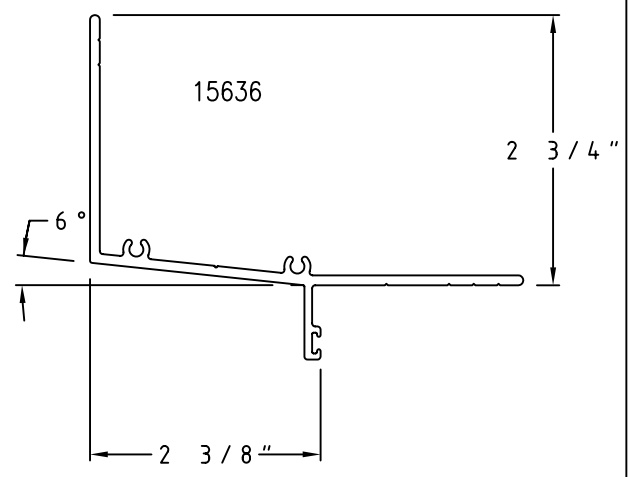

(P24) 3 1/4" x 3 1/8" Sill

SCALE: HALF

(P26) 2 7/8" x 4 1/2" Historical Head/Jamb

(P27) 3 7/8" x 5 5/8" Historical SILL

Champion Panning

SCALE: HALF

Sheet 6 of 11

(P28) 3 7/8" x 4 3/4" SILL

(P29) 3 1/2" x 4 1/2" Head/Jamb

(P30) 4 1/8" x 5 1/8" SILL

(P31) 4" x 4 1/4" Head/Jamb

C
h
a
m
p
i
o
n
P
a
n
n
i
n
g

SCALE: HALF

(P32) 2 3/8" x 4 5/8" Pre-Set Head

(P33) 2 3/8" x 2 3/4" Pre-sSet Head

(P34) 2 1/2" x 4 5/8" Pre-Set Sill

(P41) 1 7/8" x 2 3/4" Landmark Hd/Jamb

(P42) 4 1/8" x 4 1/2" Landmark Sill

Champion Panning

SCALE: HALF

(P43) 4 1/2" x 4" Preset Head/Jamb

(P44) 4 1/2" x 3 1/4" Sill

(P45) 3" x 2 3/4" Head/Jamb

(P46) 3" x 2 3/4" Head/Jamb

SCALE: HALF

(P47) 3 3/4" x 4 1/2" Landmark Head/Jamb

(P48) 3 1/2" x 4 5/8" Landmark Sill