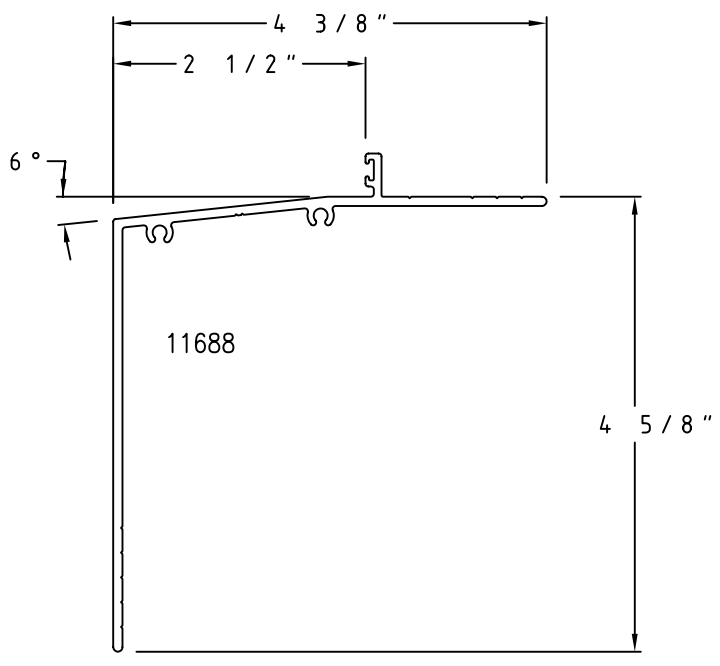

(P29) 3 1/2" x 4 1/2" Head/Jamb

(P30) 4 1/8" x 5 1/8" SILL

(P31) 4" x 4 1/4" Head/Jamb

C
h
a
m
p
i
o
n
P
a
n
n
i
n
g

SCALE: HALF

(P32) 2 3/8" x 4 5/8" Pre-Set Head

(P33) 2 3/8" x 2 3/4" Pre-sSet Head

(P34) 2 1/2" x 4 5/8" Pre-Set Sill

(P35) 2 3/8" x 3 1/8" Pre-set Jamb

Ⓟ P36 3 1/8" x 3 1/2" SILL

Ⓟ P37 2 7/8" x 3 1/4" Head/Jamb

Ⓟ P38 2" x 3" Jamb New

SCALE: HALF

(P39) 3 5/8" x 4" Special Landmark Hd/Jamb

(P40) 3 1/2" x 3 1/2" Special Landmark Sill

(P41) 1 7/8" x 2 3/4" Landmark Hd/Jamb

(P42) 4 1/8" x 4 1/2" Landmark Sill

Champion Panning

SCALE: HALF

(P43) 4 1/2" x 4" Preset Head/Jamb

(P44) 4 1/2" x 3 1/4" Sill

(P45) 3" x 2 3/4" Head/Jamb

(P46) 3" x 2 3/4" Head/Jamb

SCALE: HALF

(P47) 3 3/4" x 4 1/2" Landmark Head/Jamb

(P48) 3 1/2" x 4 5/8" Landmark Sill