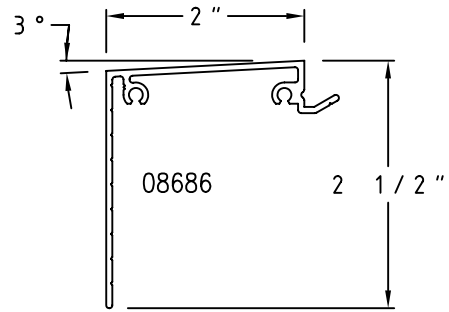

(P01) 3/4" x 2 1/2" Jamb

(P04) 3/4" x 2 1/2" Head/Sill

(P02) 3/4" x 4 1/2" Jamb

(P05) 3/4" x 4 1/2" Head/Sill

(P03) 2" x 2" Jamb

(P06) 2" x 2" Head/Sill

(P07) 2" x 2 1/2" Jamb

(P10) 2" x 2 1/2" Head/Sill

(P24) 3 1/4" x 3 1/8" Sill

SCALE: HALF

(P26) 2 7/8" x 4 1/2" Historical Head/Jamb

(P27) 3 7/8" x 5 5/8" Historical SILL

Champion Panning

SCALE: HALF

Sheet 6 of 11

(P28) 3 7/8" x 4 3/4" SILL

(P41) 1 7/8" x 2 3/4" Landmark Hd/Jamb

(P42) 4 1/8" x 4 1/2" Landmark Sill

Champion Panning

SCALE: HALF

(P43) 4 1/2" x 4" Preset Head/Jamb

(P44) 4 1/2" x 3 1/4" Sill

(P45) 3" x 2 3/4" Head/Jamb

(P46) 3" x 2 3/4" Head/Jamb

SCALE: HALF

(P47) 3 3/4" x 4 1/2" Landmark Head/Jamb

(P48) 3 1/2" x 4 5/8" Landmark Sill