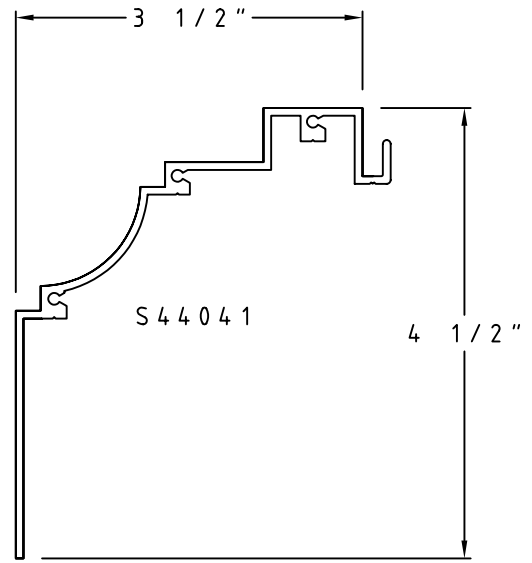

(P24) 3 1/4" x 3 1/8" Sill

SCALE: HALF

(P26) 2 7/8" x 4 1/2" Historical Head/Jamb

(P27) 3 7/8" x 5 5/8" Historical SILL

Champion Panning

SCALE: HALF

Sheet 6 of 11

(P28) 3 7/8" x 4 3/4" SILL

(P29) 3 1/2" x 4 1/2" Head/Jamb

(P30) 4 1/8" x 5 1/8" SILL

(P31) 4" x 4 1/4" Head/Jamb

C
h
a
m
p
i
o
n
P
a
n
n
i
n
g

SCALE: HALF

(P32) 2 3/8" x 4 5/8" Pre-Set Head

(P33) 2 3/8" x 2 3/4" Pre-sSet Head

(P34) 2 1/2" x 4 5/8" Pre-Set Sill

(P41) 1 7/8" x 2 3/4" Landmark Hd/Jamb

(P42) 4 1/8" x 4 1/2" Landmark Sill

Champion Panning

SCALE: HALF

(P43) 4 1/2" x 4" Preset Head/Jamb

(P44) 4 1/2" x 3 1/4" Sill

(P45) 3" x 2 3/4" Head/Jamb

(P46) 3" x 2 3/4" Head/Jamb

SCALE: HALF

(P47) 3 3/4" x 4 1/2" Landmark Head/Jamb

(P48) 3 1/2" x 4 5/8" Landmark Sill