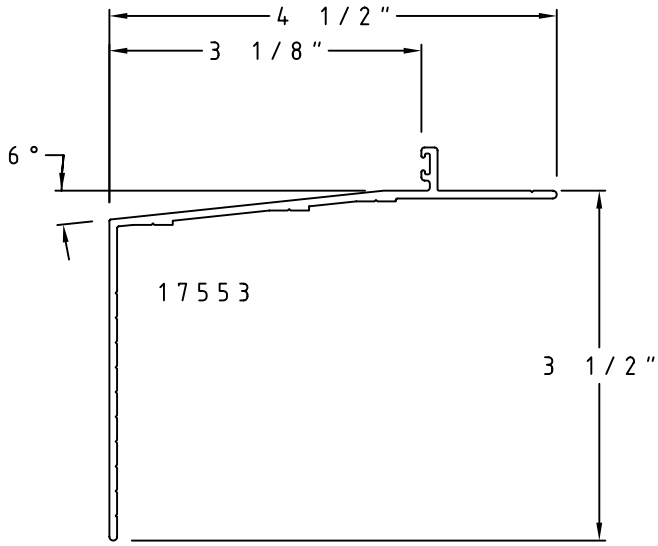

(P29) 3 1/2" x 4 1/2" Head/Jamb

(P30) 4 1/8" x 5 1/8" SILL

(P31) 4" x 4 1/4" Head/Jamb

C
h
a
m
p
i
o
n
P
a
n
n
i
n
g

SCALE: HALF

(P32) 2 3/8" x 4 5/8" Pre-Set Head

(P33) 2 3/8" x 2 3/4" Pre-sSet Head

(P34) 2 1/2" x 4 5/8" Pre-Set Sill

(P35) 2 3/8" x 3 1/8" Pre-set Jamb

Ⓟ P36 3 1/8" x 3 1/2" SILL

Ⓟ P37 2 7/8" x 3 1/4" Head/Jamb

Ⓟ P38 2" x 3" Jamb New

SCALE: HALF

(P39) 3 5/8" x 4" Special Landmark Hd/Jamb

(P40) 3 1/2" x 3 1/2" Special Landmark Sill

(P41) 1 7/8" x 2 3/4" Landmark Hd/Jamb

(P42) 4 1/8" x 4 1/2" Landmark Sill

Champion Panning

SCALE: HALF

(P43) 4 1/2" x 4" Preset Head/Jamb

(P44) 4 1/2" x 3 1/4" Sill

(P45) 3" x 2 3/4" Head/Jamb

(P46) 3" x 2 3/4" Head/Jamb

SCALE: HALF

(P47) 3 3/4" x 4 1/2" Landmark Head/Jamb

(P48) 3 1/2" x 4 5/8" Landmark Sill