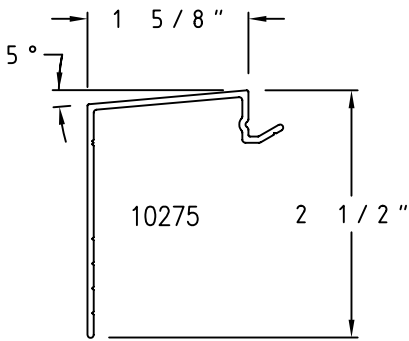

(P08) 2" x 3" Jamb

(P11) 2" x 3" Head/Sill

(P09) 3" x 3 1/2" Jamb

(P12) 3" x 3 1/2" Head/Sill

SCALE: HALF

(P13) 4" x 3 1/2" Jamb

(P16) 4" x 3 1/2" Head/Sill

(P14) Small Landmark Sill

(P24) 3 1/4" x 3 1/8" Sill

SCALE: HALF

(P26) 2 7/8" x 4 1/2" Historical Head/Jamb

(P27) 3 7/8" x 5 5/8" Historical SILL

Champion Panning

SCALE: HALF

Sheet 6 of 11

(P28) 3 7/8" x 4 3/4" SILL

(P41) 1 7/8" x 2 3/4" Landmark Hd/Jamb

(P42) 4 1/8" x 4 1/2" Landmark Sill

Champion Panning

SCALE: HALF

(P43) 4 1/2" x 4" Preset Head/Jamb

(P44) 4 1/2" x 3 1/4" Sill

(P45) 3" x 2 3/4" Head/Jamb

(P46) 3" x 2 3/4" Head/Jamb

SCALE: HALF

(P47) 3 3/4" x 4 1/2" Landmark Head/Jamb

(P48) 3 1/2" x 4 5/8" Landmark Sill