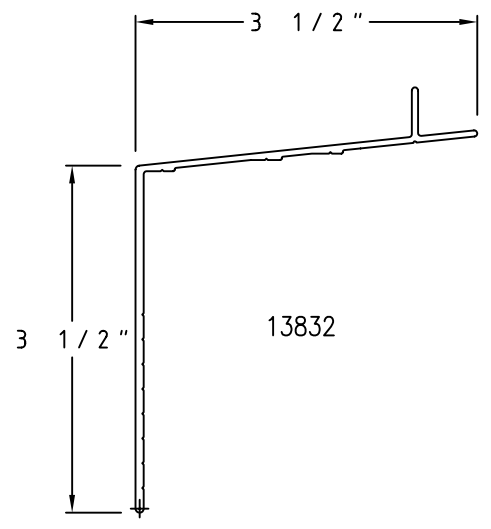

(P29) 3 1/2" x 4 1/2" Head/Jamb

(P30) 4 1/8" x 5 1/8" SILL

(P31) 4" x 4 1/4" Head/Jamb

C
h
a
m
p
i
o
n
P
a
n
n
i
n
g

SCALE: HALF

(P32) 2 3/8" x 4 5/8" Pre-Set Head

(P33) 2 3/8" x 2 3/4" Pre-sSet Head

(P34) 2 1/2" x 4 5/8" Pre-Set Sill

(P35) 2 3/8" x 3 1/8" Pre-set Jamb

Ⓟ P36 3 1/8" x 3 1/2" SILL

Ⓟ P37 2 7/8" x 3 1/4" Head/Jamb

Ⓟ P38 2" x 3" Jamb New

SCALE: HALF

(P39) 3 5/8" x 4" Special Landmark Hd/Jamb

(P40) 3 1/2" x 3 1/2" Special Landmark Sill

(P41) 1 7/8" x 2 3/4" Landmark Hd/Jamb

(P42) 4 1/8" x 4 1/2" Landmark Sill

Champion Panning

SCALE: HALF

(P43) 4 1/2" x 4" Preset Head/Jamb

(P44) 4 1/2" x 3 1/4" Sill

(P45) 3" x 2 3/4" Head/Jamb

(P46) 3" x 2 3/4" Head/Jamb

SCALE: HALF

(P47) 3 3/4" x 4 1/2" Landmark Head/Jamb

(P48) 3 1/2" x 4 5/8" Landmark Sill