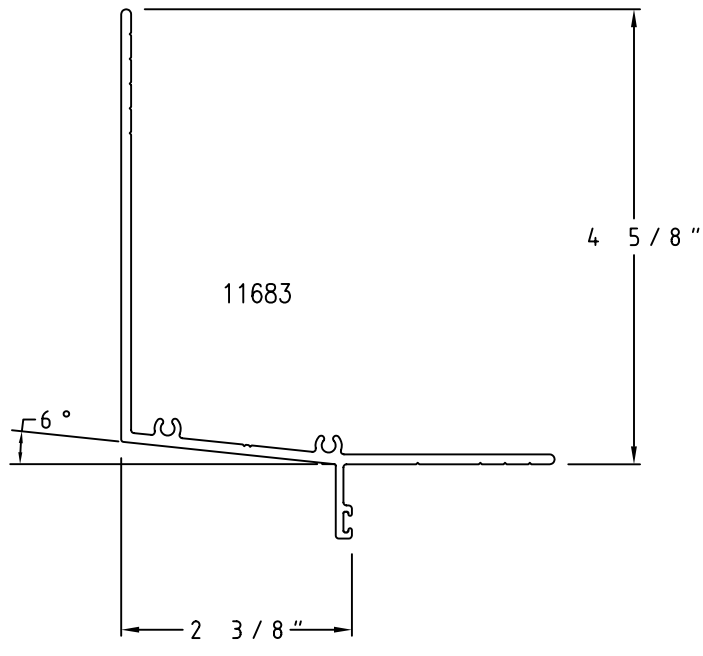

(P24) 3 1/4" x 3 1/8" Sill

SCALE: HALF

(P26) 2 7/8" x 4 1/2" Historical Head/Jamb

(P27) 3 7/8" x 5 5/8" Historical SILL

Champion Panning

SCALE: HALF

Sheet 6 of 11

(P28) 3 7/8" x 4 3/4" SILL

(P29) 3 1/2" x 4 1/2" Head/Jamb

(P30) 4 1/8" x 5 1/8" SILL

(P31) 4" x 4 1/4" Head/Jamb

C
h
a
m
p
i
o
n
P
a
n
n
i
n
g

SCALE: HALF

(P32) 2 3/8" x 4 5/8" Pre-Set Head

(P33) 2 3/8" x 2 3/4" Pre-sSet Head

(P34) 2 1/2" x 4 5/8" Pre-Set Sill

(P41) 1 7/8" x 2 3/4" Landmark Hd/Jamb

(P42) 4 1/8" x 4 1/2" Landmark Sill

Champion Panning

SCALE: HALF

(P43) 4 1/2" x 4" Preset Head/Jamb

(P44) 4 1/2" x 3 1/4" Sill

(P45) 3" x 2 3/4" Head/Jamb

(P46) 3" x 2 3/4" Head/Jamb

SCALE: HALF

(P47) 3 3/4" x 4 1/2" Landmark Head/Jamb

(P48) 3 1/2" x 4 5/8" Landmark Sill