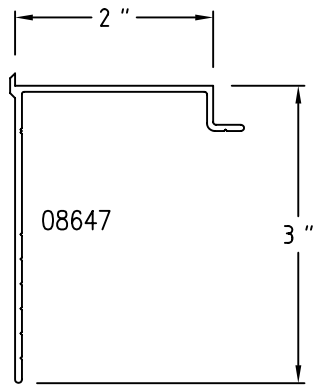

(P01) 3/4" x 2 1/2" Jamb

(P04) 3/4" x 2 1/2" Head/Sill

(P02) 3/4" x 4 1/2" Jamb

(P05) 3/4" x 4 1/2" Head/Sill

(P03) 2" x 2" Jamb

(P06) 2" x 2" Head/Sill

(P07) 2" x 2 1/2" Jamb

(P10) 2" x 2 1/2" Head/Sill

(P08) 2" x 3" Jamb

(P11) 2" x 3" Head/Sill

(P09) 3" x 3 1/2" Jamb

(P12) 3" x 3 1/2" Head/Sill

SCALE: HALF

(P13) 4" x 3 1/2" Jamb

(P16) 4" x 3 1/2" Head/Sill

(P14) Small Landmark Sill

(P41) 1 7/8" x 2 3/4" Landmark Hd/Jamb

(P42) 4 1/8" x 4 1/2" Landmark Sill

Champion Panning

SCALE: HALF

(P43) 4 1/2" x 4" Preset Head/Jamb

(P44) 4 1/2" x 3 1/4" Sill

(P45) 3" x 2 3/4" Head/Jamb

(P46) 3" x 2 3/4" Head/Jamb

SCALE: HALF

(P47) 3 3/4" x 4 1/2" Landmark Head/Jamb

(P48) 3 1/2" x 4 5/8" Landmark Sill