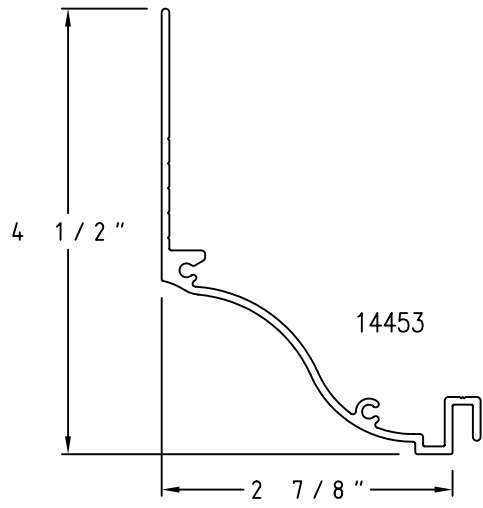

(P29) 3 1/2" x 4 1/2" Head/Jamb

(P30) 4 1/8" x 5 1/8" SILL

(P31) 4" x 4 1/4" Head/Jamb

C
h
a
m
p
i
o
n
P
a
n
n
i
n
g

SCALE: HALF

(P32) 2 3/8" x 4 5/8" Pre-Set Head

(P33) 2 3/8" x 2 3/4" Pre-sSet Head

(P34) 2 1/2" x 4 5/8" Pre-Set Sill

(P35) 2 3/8" x 3 1/8" Pre-set Jamb

Ⓟ P36 3 1/8" x 3 1/2" SILL

Ⓟ P37 2 7/8" x 3 1/4" Head/Jamb

Ⓟ P38 2" x 3" Jamb New

SCALE: HALF

(P39) 3 5/8" x 4" Special Landmark Hd/Jamb

(P40) 3 1/2" x 3 1/2" Special Landmark Sill

(P41) 1 7/8" x 2 3/4" Landmark Hd/Jamb

(P42) 4 1/8" x 4 1/2" Landmark Sill

Champion Panning

SCALE: HALF

(P43) 4 1/2" x 4" Preset Head/Jamb

(P44) 4 1/2" x 3 1/4" Sill

(P45) 3" x 2 3/4" Head/Jamb

(P46) 3" x 2 3/4" Head/Jamb

SCALE: HALF

(P47) 3 3/4" x 4 1/2" Landmark Head/Jamb

(P48) 3 1/2" x 4 5/8" Landmark Sill