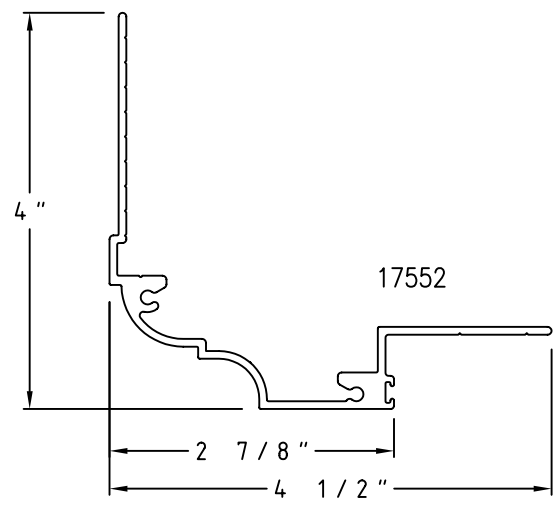

(P29) 3 1/2" x 4 1/2" Head/Jamb

(P30) 4 1/8" x 5 1/8" SILL

(P31) 4" x 4 1/4" Head/Jamb

C
h
a
m
p
i
o
n
P
a
n
n
i
n
g

SCALE: HALF

(P32) 2 3/8" x 4 5/8" Pre-Set Head

(P33) 2 3/8" x 2 3/4" Pre-sSet Head

(P34) 2 1/2" x 4 5/8" Pre-Set Sill

(P35) 2 3/8" x 3 1/8" Pre-set Jamb

Ⓟ P36 3 1/8" x 3 1/2" SILL

Ⓟ P37 2 7/8" x 3 1/4" Head/Jamb

Ⓟ P38 2" x 3" Jamb New

SCALE: HALF

(P39) 3 5/8" x 4" Special Landmark Hd/Jamb

(P40) 3 1/2" x 3 1/2" Special Landmark Sill

(P41) 1 7/8" x 2 3/4" Landmark Hd/Jamb

(P42) 4 1/8" x 4 1/2" Landmark Sill

Champion Panning

SCALE: HALF

(P43) 4 1/2" x 4" Preset Head/Jamb

(P44) 4 1/2" x 3 1/4" Sill

(P45) 3" x 2 3/4" Head/Jamb

(P46) 3" x 2 3/4" Head/Jamb

SCALE: HALF

(P47) 3 3/4" x 4 1/2" Landmark Head/Jamb

(P48) 3 1/2" x 4 5/8" Landmark Sill