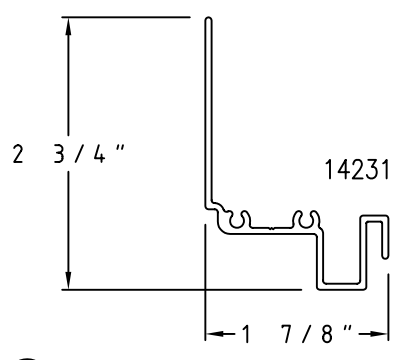

(P29) 3 1/2" x 4 1/2" Head/Jamb

(P30) 4 1/8" x 5 1/8" SILL

(P31) 4" x 4 1/4" Head/Jamb

C
h
a
m
p
i
o
n
P
a
n
n
i
n
g

SCALE: HALF

(P32) 2 3/8" x 4 5/8" Pre-Set Head

(P33) 2 3/8" x 2 3/4" Pre-sSet Head

(P34) 2 1/2" x 4 5/8" Pre-Set Sill

(P35) 2 3/8" x 3 1/8" Pre-set Jamb

Ⓟ P36 3 1/8" x 3 1/2" SILL

Ⓟ P37 2 7/8" x 3 1/4" Head/Jamb

Ⓟ P38 2" x 3" Jamb New

SCALE: HALF

(P39) 3 5/8" x 4" Special Landmark Hd/Jamb

(P40) 3 1/2" x 3 1/2" Special Landmark Sill

(P41) 1 7/8" x 2 3/4" Landmark Hd/Jamb

(P42) 4 1/8" x 4 1/2" Landmark Sill

Champion Panning

SCALE: HALF

(P43) 4 1/2" x 4" Preset Head/Jamb

(P44) 4 1/2" x 3 1/4" Sill

(P45) 3" x 2 3/4" Head/Jamb

(P46) 3" x 2 3/4" Head/Jamb

SCALE: HALF

(P47) 3 3/4" x 4 1/2" Landmark Head/Jamb

(P48) 3 1/2" x 4 5/8" Landmark Sill