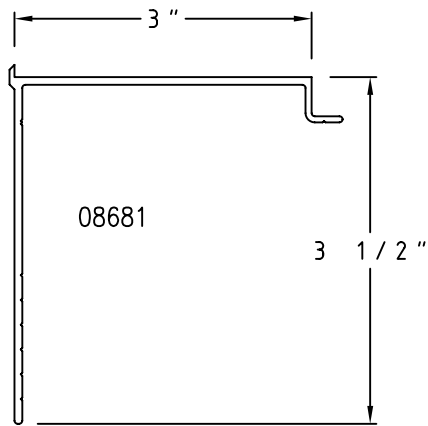

(P01) 3/4" x 2 1/2" Jamb

(P04) 3/4" x 2 1/2" Head/Sill

(P02) 3/4" x 4 1/2" Jamb

(P05) 3/4" x 4 1/2" Head/Sill

(P03) 2" x 2" Jamb

(P06) 2" x 2" Head/Sill

(P07) 2" x 2 1/2" Jamb

(P10) 2" x 2 1/2" Head/Sill

(P08) 2" x 3" Jamb

(P11) 2" x 3" Head/Sill

(P09) 3" x 3 1/2" Jamb

(P12) 3" x 3 1/2" Head/Sill

SCALE: HALF

(P13) 4" x 3 1/2" Jamb

(P16) 4" x 3 1/2" Head/Sill

(P14) Small Landmark Sill

(P41) 1 7/8" x 2 3/4" Landmark Hd/Jamb

(P42) 4 1/8" x 4 1/2" Landmark Sill

Champion Panning

SCALE: HALF

(P43) 4 1/2" x 4" Preset Head/Jamb

(P44) 4 1/2" x 3 1/4" Sill

(P45) 3" x 2 3/4" Head/Jamb

(P46) 3" x 2 3/4" Head/Jamb

SCALE: HALF

(P47) 3 3/4" x 4 1/2" Landmark Head/Jamb

(P48) 3 1/2" x 4 5/8" Landmark Sill