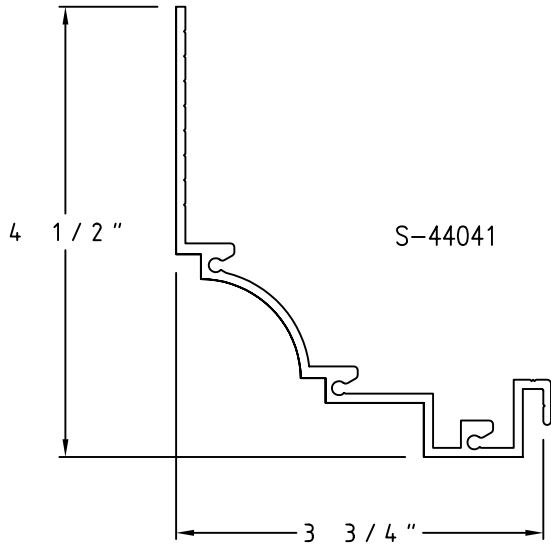

(P29) 3 1/2" x 4 1/2" Head/Jamb

(P30) 4 1/8" x 5 1/8" SILL

(P31) 4" x 4 1/4" Head/Jamb

C
h
a
m
p
i
o
n
P
a
n
n
i
n
g

SCALE: HALF

(P32) 2 3/8" x 4 5/8" Pre-Set Head

(P33) 2 3/8" x 2 3/4" Pre-sSet Head

(P34) 2 1/2" x 4 5/8" Pre-Set Sill

(P35) 2 3/8" x 3 1/8" Pre-set Jamb

Ⓟ P36 3 1/8" x 3 1/2" SILL

Ⓟ P37 2 7/8" x 3 1/4" Head/Jamb

Ⓟ P38 2" x 3" Jamb New

SCALE: HALF

(P39) 3 5/8" x 4" Special Landmark Hd/Jamb

(P40) 3 1/2" x 3 1/2" Special Landmark Sill

(P41) 1 7/8" x 2 3/4" Landmark Hd/Jamb

(P42) 4 1/8" x 4 1/2" Landmark Sill

Champion Panning

SCALE: HALF

(P43) 4 1/2" x 4" Preset Head/Jamb

(P44) 4 1/2" x 3 1/4" Sill

(P45) 3" x 2 3/4" Head/Jamb

(P46) 3" x 2 3/4" Head/Jamb

SCALE: HALF

(P47) 3 3/4" x 4 1/2" Landmark Head/Jamb

(P48) 3 1/2" x 4 5/8" Landmark Sill