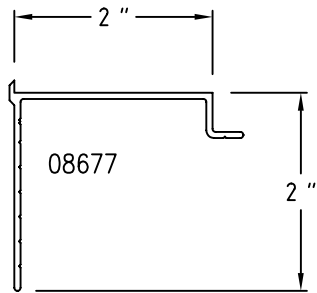

(P01) 3/4" x 2 1/2" Jamb

(P04) 3/4" x 2 1/2" Head/Sill

(P02) 3/4" x 4 1/2" Jamb

(P05) 3/4" x 4 1/2" Head/Sill

(P03) 2" x 2" Jamb

(P06) 2" x 2" Head/Sill

(P07) 2" x 2 1/2" Jamb

(P10) 2" x 2 1/2" Head/Sill

(P08) 2" x 3" Jamb

(P11) 2" x 3" Head/Sill

(P09) 3" x 3 1/2" Jamb

(P12) 3" x 3 1/2" Head/Sill

SCALE: HALF

(P13) 4" x 3 1/2" Jamb

(P16) 4" x 3 1/2" Head/Sill

(P14) Small Landmark Sill

(P41) 1 7/8" x 2 3/4" Landmark Hd/Jamb

(P42) 4 1/8" x 4 1/2" Landmark Sill

Champion Panning

SCALE: HALF

(P43) 4 1/2" x 4" Preset Head/Jamb

(P44) 4 1/2" x 3 1/4" Sill

(P45) 3" x 2 3/4" Head/Jamb

(P46) 3" x 2 3/4" Head/Jamb

SCALE: HALF

(P47) 3 3/4" x 4 1/2" Landmark Head/Jamb

(P48) 3 1/2" x 4 5/8" Landmark Sill