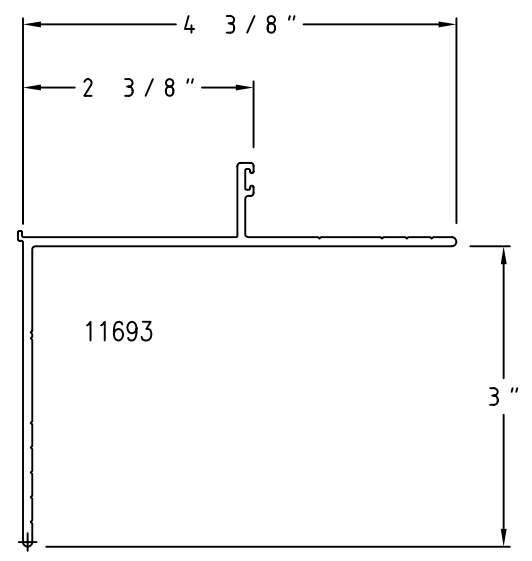

(P29) 3 1/2" x 4 1/2" Head/Jamb

(P30) 4 1/8" x 5 1/8" SILL

(P31) 4" x 4 1/4" Head/Jamb

C
h
a
m
p
i
o
n
P
a
n
n
i
n
g

SCALE: HALF

(P32) 2 3/8" x 4 5/8" Pre-Set Head

(P33) 2 3/8" x 2 3/4" Pre-sSet Head

(P34) 2 1/2" x 4 5/8" Pre-Set Sill

(P35) 2 3/8" x 3 1/8" Pre-set Jamb

Ⓟ P36 3 1/8" x 3 1/2" SILL

Ⓟ P37 2 7/8" x 3 1/4" Head/Jamb

Ⓟ P38 2" x 3" Jamb New

SCALE: HALF

(P39) 3 5/8" x 4" Special Landmark Hd/Jamb

(P40) 3 1/2" x 3 1/2" Special Landmark Sill

(P41) 1 7/8" x 2 3/4" Landmark Hd/Jamb

(P42) 4 1/8" x 4 1/2" Landmark Sill

Champion Panning

SCALE: HALF

(P43) 4 1/2" x 4" Preset Head/Jamb

(P44) 4 1/2" x 3 1/4" Sill

(P45) 3" x 2 3/4" Head/Jamb

(P46) 3" x 2 3/4" Head/Jamb

SCALE: HALF

(P47) 3 3/4" x 4 1/2" Landmark Head/Jamb

(P48) 3 1/2" x 4 5/8" Landmark Sill