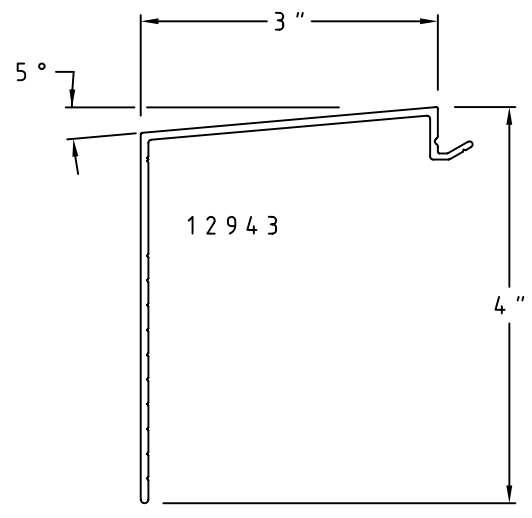

(P17) Small Landmark Head/Jamb

(P15) Landmark Sill

(P18) Landmark Head/Jamb

SCALE: HALF

(P19) 3" x 4" Historical Sill

(P22) 3" x 4" Historical Head/Jamb

(P20) 2 3/8" x 2 1/4" Jamb

(P23) 3" x 2 3/8" Head

(P24) 3 1/4" x 3 1/8" Sill

SCALE: HALF

(P26) 2 7/8" x 4 1/2" Historical Head/Jamb

(P27) 3 7/8" x 5 5/8" Historical SILL

Champion Panning

SCALE: HALF

Sheet 6 of 11

(P28) 3 7/8" x 4 3/4" SILL

(P29) 3 1/2" x 4 1/2" Head/Jamb

(P30) 4 1/8" x 5 1/8" SILL

(P31) 4" x 4 1/4" Head/Jamb

C
h
a
m
p
i
o
n
P
a
n
n
i
n
g

SCALE: HALF

(P32) 2 3/8" x 4 5/8" Pre-Set Head

(P33) 2 3/8" x 2 3/4" Pre-sSet Head

(P34) 2 1/2" x 4 5/8" Pre-Set Sill

SCALE: HALF

(P47) 3 3/4" x 4 1/2" Landmark Head/Jamb

(P48) 3 1/2" x 4 5/8" Landmark Sill