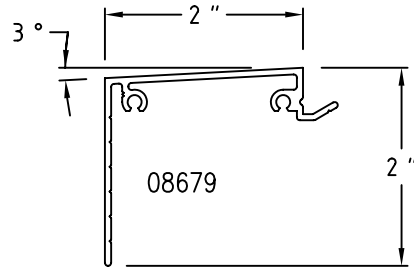

(P01) 3/4" x 2 1/2" Jamb

(P04) 3/4" x 2 1/2" Head/Sill

(P02) 3/4" x 4 1/2" Jamb

(P05) 3/4" x 4 1/2" Head/Sill

(P03) 2" x 2" Jamb

(P06) 2" x 2" Head/Sill

(P07) 2" x 2 1/2" Jamb

(P10) 2" x 2 1/2" Head/Sill

(P24) 3 1/4" x 3 1/8" Sill

SCALE: HALF

(P26) 2 7/8" x 4 1/2" Historical Head/Jamb

(P27) 3 7/8" x 5 5/8" Historical SILL

Champion Panning

SCALE: HALF

Sheet 6 of 11

(P28) 3 7/8" x 4 3/4" SILL

(P41) 1 7/8" x 2 3/4" Landmark Hd/Jamb

(P42) 4 1/8" x 4 1/2" Landmark Sill

Champion Panning

SCALE: HALF

(P43) 4 1/2" x 4" Preset Head/Jamb

(P44) 4 1/2" x 3 1/4" Sill

(P45) 3" x 2 3/4" Head/Jamb

(P46) 3" x 2 3/4" Head/Jamb

SCALE: HALF

(P47) 3 3/4" x 4 1/2" Landmark Head/Jamb

(P48) 3 1/2" x 4 5/8" Landmark Sill