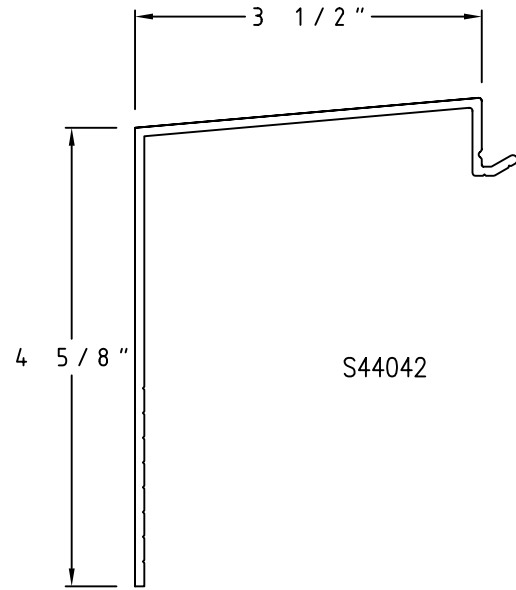

(P29) 3 1/2" x 4 1/2" Head/Jamb

(P30) 4 1/8" x 5 1/8" SILL

(P31) 4" x 4 1/4" Head/Jamb

C
h
a
m
p
i
o
n
P
a
n
n
i
n
g

SCALE: HALF

(P32) 2 3/8" x 4 5/8" Pre-Set Head

(P33) 2 3/8" x 2 3/4" Pre-sSet Head

(P34) 2 1/2" x 4 5/8" Pre-Set Sill

(P35) 2 3/8" x 3 1/8" Pre-set Jamb

Ⓟ P36 3 1/8" x 3 1/2" SILL

Ⓟ P37 2 7/8" x 3 1/4" Head/Jamb

Ⓟ P38 2" x 3" Jamb New

SCALE: HALF

(P39) 3 5/8" x 4" Special Landmark Hd/Jamb

(P40) 3 1/2" x 3 1/2" Special Landmark Sill

(P41) 1 7/8" x 2 3/4" Landmark Hd/Jamb

(P42) 4 1/8" x 4 1/2" Landmark Sill

Champion Panning

SCALE: HALF

(P43) 4 1/2" x 4" Preset Head/Jamb

(P44) 4 1/2" x 3 1/4" Sill

(P45) 3" x 2 3/4" Head/Jamb

(P46) 3" x 2 3/4" Head/Jamb

SCALE: HALF

(P47) 3 3/4" x 4 1/2" Landmark Head/Jamb

(P48) 3 1/2" x 4 5/8" Landmark Sill