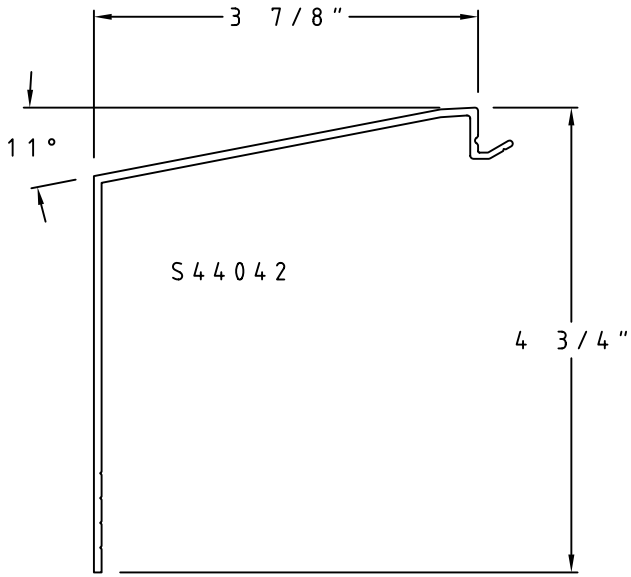

(P24) 3 1/4" x 3 1/8" Sill

SCALE: HALF

(P26) 2 7/8" x 4 1/2" Historical Head/Jamb

(P27) 3 7/8" x 5 5/8" Historical SILL

Champion Panning

SCALE: HALF

Sheet 6 of 11

(P28) 3 7/8" x 4 3/4" SILL

(P29) 3 1/2" x 4 1/2" Head/Jamb

(P30) 4 1/8" x 5 1/8" SILL

(P31) 4" x 4 1/4" Head/Jamb

C
h
a
m
p
i
o
n
P
a
n
n
i
n
g

SCALE: HALF

(P32) 2 3/8" x 4 5/8" Pre-Set Head

(P33) 2 3/8" x 2 3/4" Pre-sSet Head

(P34) 2 1/2" x 4 5/8" Pre-Set Sill

(P41) 1 7/8" x 2 3/4" Landmark Hd/Jamb

(P42) 4 1/8" x 4 1/2" Landmark Sill

Champion Panning

SCALE: HALF

(P43) 4 1/2" x 4" Preset Head/Jamb

(P44) 4 1/2" x 3 1/4" Sill

(P45) 3" x 2 3/4" Head/Jamb

(P46) 3" x 2 3/4" Head/Jamb

SCALE: HALF

(P47) 3 3/4" x 4 1/2" Landmark Head/Jamb

(P48) 3 1/2" x 4 5/8" Landmark Sill