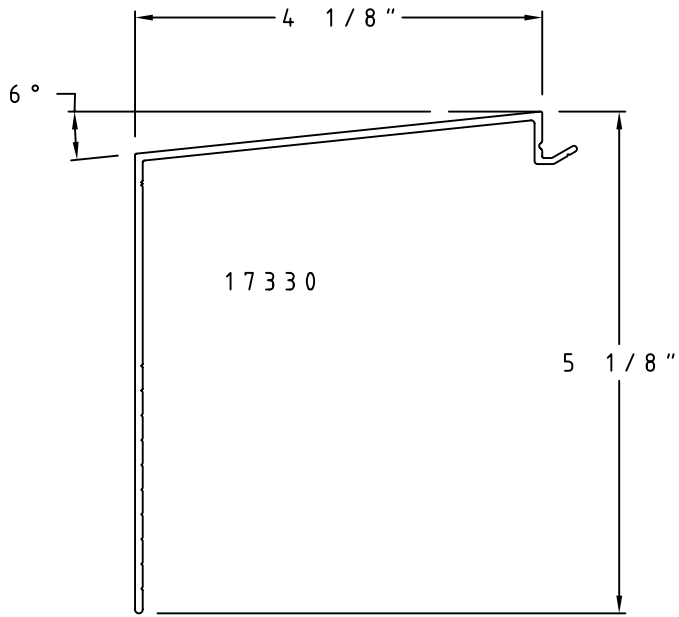

(P24) 3 1/4" x 3 1/8" Sill

SCALE: HALF

(P26) 2 7/8" x 4 1/2" Historical Head/Jamb

(P27) 3 7/8" x 5 5/8" Historical SILL

Champion Panning

SCALE: HALF

Sheet 6 of 11

(P28) 3 7/8" x 4 3/4" SILL

(P29) 3 1/2" x 4 1/2" Head/Jamb

(P30) 4 1/8" x 5 1/8" SILL

(P31) 4" x 4 1/4" Head/Jamb

C
h
a
m
p
i
o
n
P
a
n
n
i
n
g

SCALE: HALF

(P32) 2 3/8" x 4 5/8" Pre-Set Head

(P33) 2 3/8" x 2 3/4" Pre-sSet Head

(P34) 2 1/2" x 4 5/8" Pre-Set Sill

(P41) 1 7/8" x 2 3/4" Landmark Hd/Jamb

(P42) 4 1/8" x 4 1/2" Landmark Sill

Champion Panning

SCALE: HALF

(P43) 4 1/2" x 4" Preset Head/Jamb

(P44) 4 1/2" x 3 1/4" Sill

(P45) 3" x 2 3/4" Head/Jamb

(P46) 3" x 2 3/4" Head/Jamb

SCALE: HALF

(P47) 3 3/4" x 4 1/2" Landmark Head/Jamb

(P48) 3 1/2" x 4 5/8" Landmark Sill