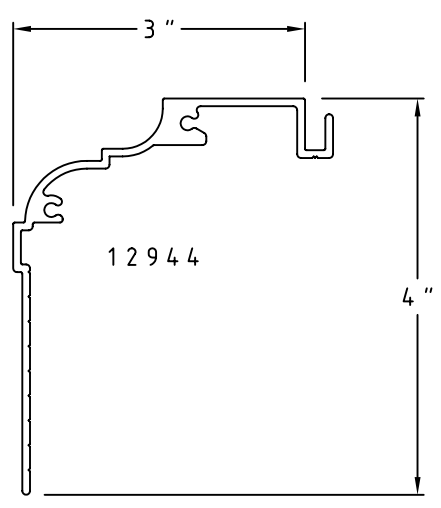

(P17) Small Landmark Head/Jamb

(P15) Landmark Sill

(P18) Landmark Head/Jamb

SCALE: HALF

(P19) 3" x 4" Historical Sill

(P22) 3" x 4" Historical Head/Jamb

(P20) 2 3/8" x 2 1/4" Jamb

(P23) 3" x 2 3/8" Head

(P24) 3 1/4" x 3 1/8" Sill

SCALE: HALF

(P26) 2 7/8" x 4 1/2" Historical Head/Jamb

(P27) 3 7/8" x 5 5/8" Historical SILL

Champion Panning

SCALE: HALF

Sheet 6 of 11

(P28) 3 7/8" x 4 3/4" SILL

(P41) 1 7/8" x 2 3/4" Landmark Hd/Jamb

(P42) 4 1/8" x 4 1/2" Landmark Sill

Champion Panning

SCALE: HALF

(P43) 4 1/2" x 4" Preset Head/Jamb

(P44) 4 1/2" x 3 1/4" Sill

(P45) 3" x 2 3/4" Head/Jamb

(P46) 3" x 2 3/4" Head/Jamb

SCALE: HALF

(P47) 3 3/4" x 4 1/2" Landmark Head/Jamb

(P48) 3 1/2" x 4 5/8" Landmark Sill