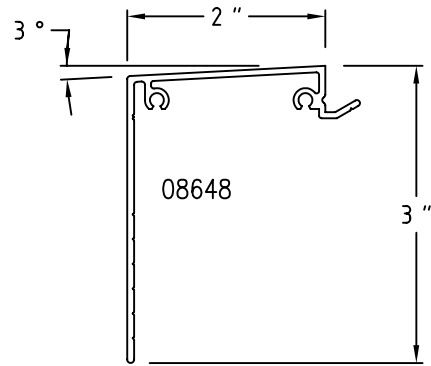

(P11) 2" x 3" Head/Sill