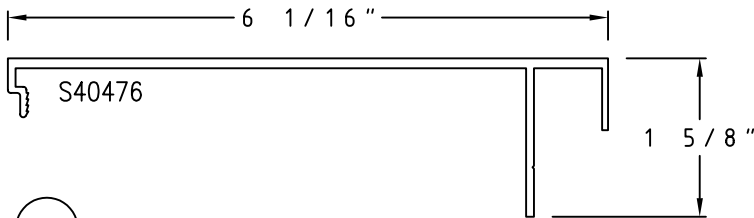

# Champion Stool Covers/Sill Covers

SCALE: HALF

(SC11) 1 5/8" x 5" x 0.125" Stool Cover

S40472

(SC17) STOOL CLIP

(SC12) 1 5/8" x 5 9/16" x 0.125" Stool Cover

(SC13) 1 5/8" x 6 1/16" x 0.125" Stool Cover

(SC14) 1 5/8" x 6 1/2" x 0.125" Stool Cover

(SC15) 1 5/8" x 7 15/16" x 0.125" Stool Cover

(SC16) 5 7/16" x 0.125" Sill Extension

(SC12) 1 5/8" x 5 9/16" x 0.125" Stool Cover