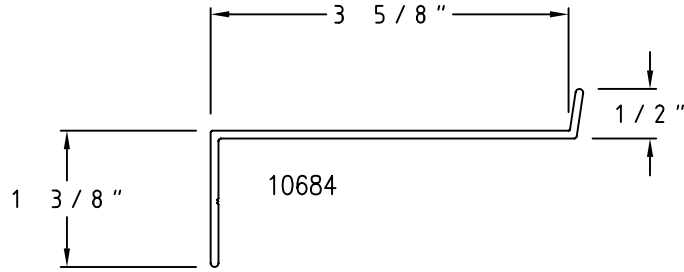

# Champion Stool Covers/Sill Covers

SCALE: HALF

SC1 1/2" x 3" x 0.062" Stool Cover

SC2 1" x 2" x 0.060" Stool Cover

SC3 1" x 3 3/4" x 0.078" Stool Cover

SC4 2" x 3" x 0.078" Stool Cover

SC5 1" x 6 1/4" x 0.078" Stool Cover

# Champion Stool Covers/Sill Covers

SCALE: HALF

(SC6)  $1 \frac{3}{8}$ " x  $3 \frac{5}{8}$ " x 0.078" Sill Cover

(SC7)  $1 \frac{1}{4}$ " x  $4 \frac{3}{4}$ " x 0.078" Sill Cover

(SC8)  $1 \frac{1}{4}$ " x 5" x 0.078" Sill Cover

# Champion Stool Covers/Sill Covers

SCALE: HALF

(SC9) 1 5/8" x 4 5/8" x 0.078" Sill Cover

(SC10) 3/4" x 5" x 0.062" Stool Cover

# Champion Stool Covers/Sill Covers

SCALE: HALF

(SC11) 1 5/8" x 5" x 0.125" Stool Cover

S40472

(SC17) STOOL CLIP

(SC12) 1 5/8" x 5 9/16" x 0.125" Stool Cover

(SC13) 1 5/8" x 6 1/16" x 0.125" Stool Cover

(SC14) 1 5/8" x 6 1/2" x 0.125" Stool Cover