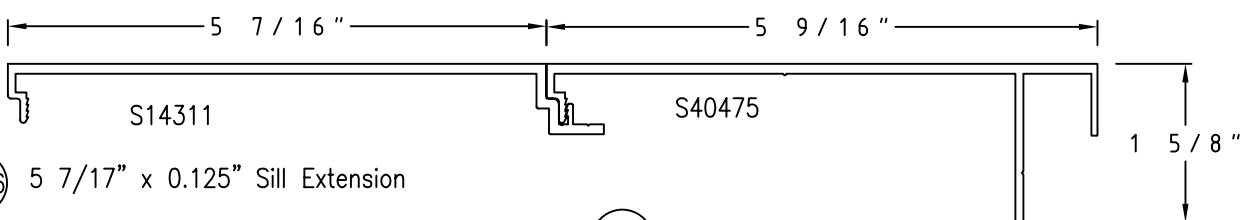

(SC16) 5 7/16" x 0.125" Sill Extension

(SC12) 1 5/8" x 5 9/16" x 0.125" Stool Cover