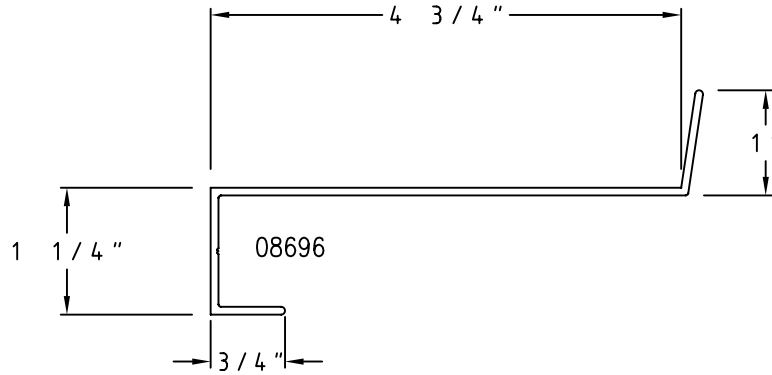

# Champion Stool Covers/Sill Covers

SCALE: HALF

SC1 1/2" x 3" x 0.062" Stool Cover

SC2 1" x 2" x 0.060" Stool Cover

SC3 1" x 3 3/4" x 0.078" Stool Cover

SC4 2" x 3" x 0.078" Stool Cover

SC5 1" x 6 1/4" x 0.078" Stool Cover

# Champion Stool Covers/Sill Covers

SCALE: HALF

(SC6)  $1 \frac{3}{8}$ " x  $3 \frac{5}{8}$ " x 0.078" Sill Cover

(SC7)  $1 \frac{1}{4}$ " x  $4 \frac{3}{4}$ " x 0.078" Sill Cover

(SC8)  $1 \frac{1}{4}$ " x 5" x 0.078" Sill Cover

# Champion Stool Covers/Sill Covers

SCALE: HALF

(SC9) 1 5/8" x 4 5/8" x 0.078" Sill Cover

(SC10) 3/4" x 5" x 0.062" Stool Cover

# Champion Stool Covers/Sill Covers

SCALE: HALF

(SC11) 1 5/8" x 5" x 0.125" Stool Cover

S40472

(SC17) STOOL CLIP

(SC12) 1 5/8" x 5 9/16" x 0.125" Stool Cover

(SC13) 1 5/8" x 6 1/16" x 0.125" Stool Cover

(SC14) 1 5/8" x 6 1/2" x 0.125" Stool Cover