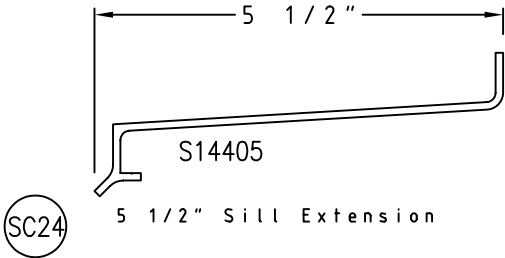

Champion Stool Covers/Sill Covers

SCALE: HALF

Sheet 5 of 5

Champion Stool Covers / Sill Covers