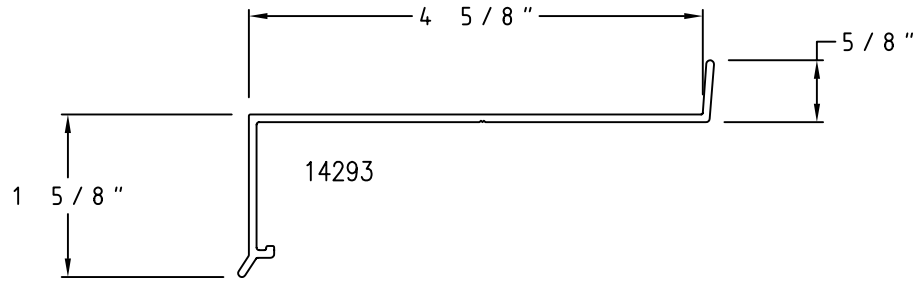

# Champion Stool Covers/Sill Covers

SCALE: HALF

SC1 1/2" x 3" x 0.062" Stool Cover

SC2 1" x 2" x 0.060" Stool Cover

SC3 1" x 3 3/4" x 0.078" Stool Cover

SC4 2" x 3" x 0.078" Stool Cover

SC5 1" x 6 1/4" x 0.078" Stool Cover

# Champion Stool Covers/Sill Covers

SCALE: HALF

(SC6)  $1 \frac{3}{8}$ " x  $3 \frac{5}{8}$ " x 0.078" Sill Cover

(SC7)  $1 \frac{1}{4}$ " x  $4 \frac{3}{4}$ " x 0.078" Sill Cover

(SC8)  $1 \frac{1}{4}$ " x 5" x 0.078" Sill Cover

# Champion Stool Covers/Sill Covers

SCALE: HALF

(SC9) 1 5/8" x 4 5/8" x 0.078" Sill Cover

(SC10) 3/4" x 5" x 0.062" Stool Cover

# Champion Stool Covers/Sill Covers

SCALE: HALF

(SC11) 1 5/8" x 5" x 0.125" Stool Cover

S40472

(SC17) STOOL CLIP

(SC12) 1 5/8" x 5 9/16" x 0.125" Stool Cover

(SC13) 1 5/8" x 6 1/16" x 0.125" Stool Cover

(SC14) 1 5/8" x 6 1/2" x 0.125" Stool Cover