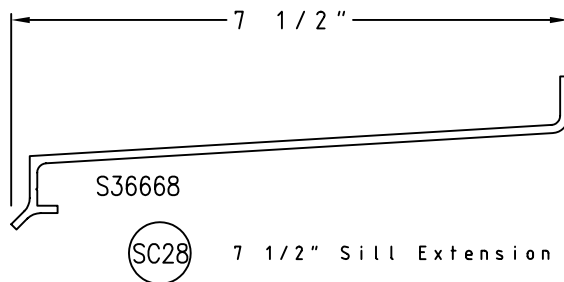

Champion Stool Covers/Sill Covers

SCALE: HALF

Sheet 5 of 5

Champion Stool Covers / Sill Covers