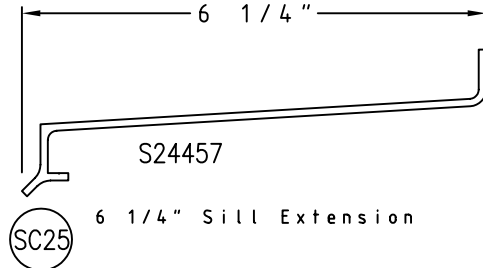

Champion Stool Covers/Sill Covers

SCALE: HALF

Sheet 5 of 5

Champion Stool Covers / Sill Covers