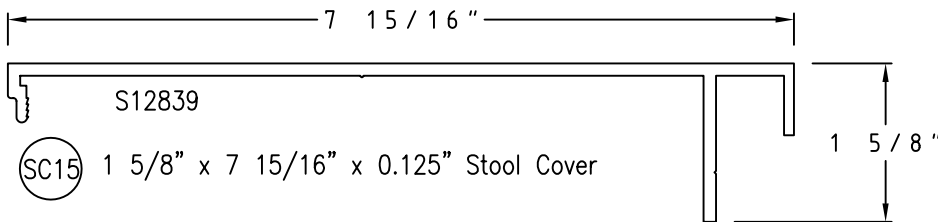

# Champion Stool Covers/Sill Covers

SCALE: HALF

(SC11) 1 5/8" x 5" x 0.125" Stool Cover

S40472

(SC17) STOOL CLIP

(SC12) 1 5/8" x 5 9/16" x 0.125" Stool Cover

(SC13) 1 5/8" x 6 1/16" x 0.125" Stool Cover

(SC14) 1 5/8" x 6 1/2" x 0.125" Stool Cover

(SC15) 1 5/8" x 7 15/16" x 0.125" Stool Cover

(SC16) 5 7/16" x 0.125" Sill Extension

(SC12) 1 5/8" x 5 9/16" x 0.125" Stool Cover