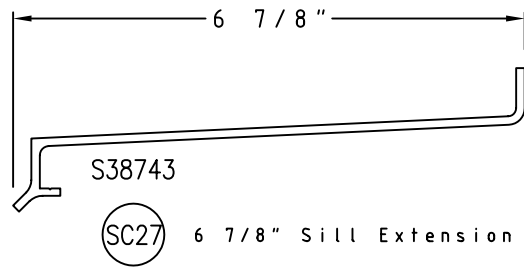

Champion Stool Covers/Sill Covers

SCALE: HALF

Sheet 5 of 5

Champion Stool Covers / Sill Covers