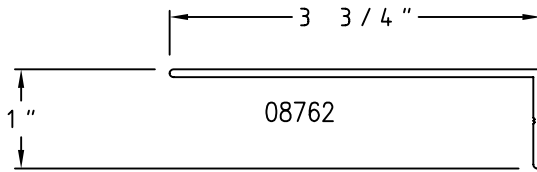

# Champion Stool Covers/Sill Covers

SCALE: HALF

SC1 1/2" x 3" x 0.062" Stool Cover

SC2 1" x 2" x 0.060" Stool Cover

SC3 1" x 3 3/4" x 0.078" Stool Cover

SC4 2" x 3" x 0.078" Stool Cover

SC5 1" x 6 1/4" x 0.078" Stool Cover

# Champion Stool Covers/Sill Covers

SCALE: HALF

(SC6)  $1 \frac{3}{8}$ " x  $3 \frac{5}{8}$ " x 0.078" Sill Cover

(SC7)  $1 \frac{1}{4}$ " x  $4 \frac{3}{4}$ " x 0.078" Sill Cover

(SC8)  $1 \frac{1}{4}$ " x 5" x 0.078" Sill Cover