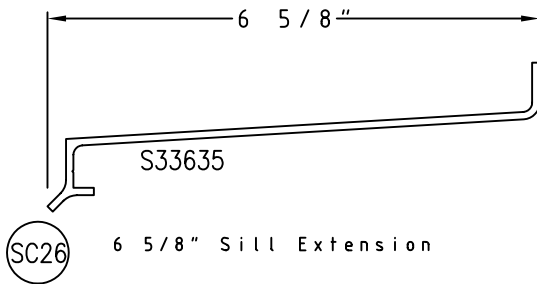

Champion Stool Covers/Sill Covers

SCALE: HALF

Sheet 5 of 5

Champion Stool Covers / Sill Covers