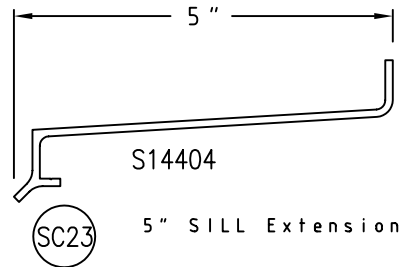

Champion Stool Covers/Sill Covers

SCALE: HALF

Sheet 5 of 5

Champion Stool Covers / Sill Covers