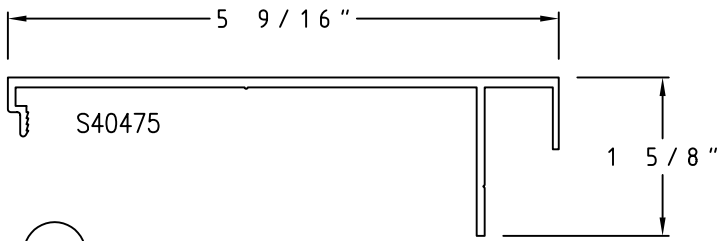

# Champion Stool Covers/Sill Covers

SCALE: HALF

(SC11) 1 5/8" x 5" x 0.125" Stool Cover

S40472

(SC17) STOOL CLIP

(SC12) 1 5/8" x 5 9/16" x 0.125" Stool Cover

(SC13) 1 5/8" x 6 1/16" x 0.125" Stool Cover

(SC14) 1 5/8" x 6 1/2" x 0.125" Stool Cover

(SC15) 1 5/8" x 7 15/16" x 0.125" Stool Cover

(SC16) 5 7/16" x 0.125" Sill Extension

(SC12) 1 5/8" x 5 9/16" x 0.125" Stool Cover