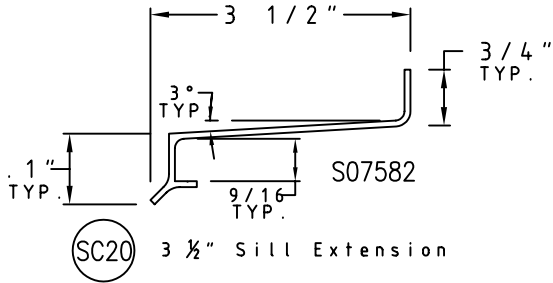

Champion Stool Covers/Sill Covers

SCALE: HALF

Sheet 5 of 5

Champion Stool Covers / Sill Covers