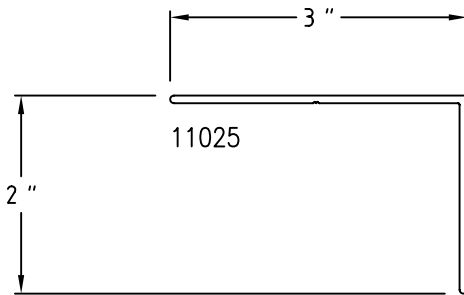

# Champion Stool Covers/Sill Covers

SCALE: HALF

SC1 1/2" x 3" x 0.062" Stool Cover

SC2 1" x 2" x 0.060" Stool Cover

SC3 1" x 3 3/4" x 0.078" Stool Cover

SC4 2" x 3" x 0.078" Stool Cover

SC5 1" x 6 1/4" x 0.078" Stool Cover

# Champion Stool Covers/Sill Covers

SCALE: HALF

(SC6)  $1 \frac{3}{8}$ " x  $3 \frac{5}{8}$ " x 0.078" Sill Cover

(SC7)  $1 \frac{1}{4}$ " x  $4 \frac{3}{4}$ " x 0.078" Sill Cover

(SC8)  $1 \frac{1}{4}$ " x 5" x 0.078" Sill Cover

# Champion Stool Covers/Sill Covers

SCALE: HALF

(SC9) 1 5/8" x 4 5/8" x 0.078" Sill Cover

(SC10) 3/4" x 5" x 0.062" Stool Cover

# Champion Stool Covers/Sill Covers

SCALE: HALF

(SC11) 1 5/8" x 5" x 0.125" Stool Cover

S40472

(SC17) STOOL CLIP

(SC12) 1 5/8" x 5 9/16" x 0.125" Stool Cover

(SC13) 1 5/8" x 6 1/16" x 0.125" Stool Cover

(SC14) 1 5/8" x 6 1/2" x 0.125" Stool Cover