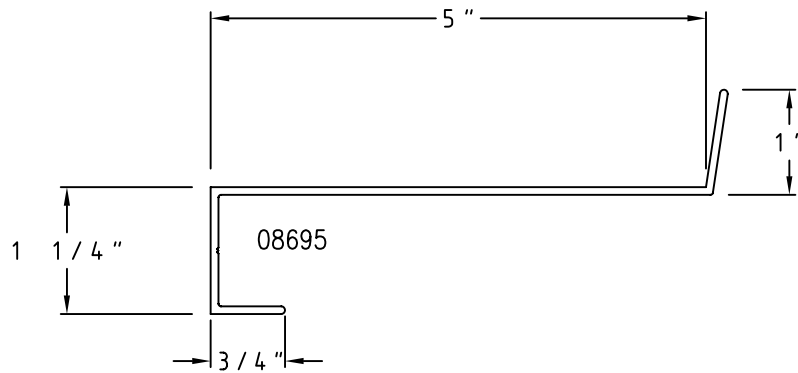

# Champion Stool Covers/Sill Covers

SCALE: HALF

SC1 1/2" x 3" x 0.062" Stool Cover

SC2 1" x 2" x 0.060" Stool Cover

SC3 1" x 3 3/4" x 0.078" Stool Cover

SC4 2" x 3" x 0.078" Stool Cover

SC5 1" x 6 1/4" x 0.078" Stool Cover

# Champion Stool Covers/Sill Covers

SCALE: HALF

(SC6)  $1 \frac{3}{8}$ " x  $3 \frac{5}{8}$ " x 0.078" Sill Cover

(SC7)  $1 \frac{1}{4}$ " x  $4 \frac{3}{4}$ " x 0.078" Sill Cover

(SC8)  $1 \frac{1}{4}$ " x 5" x 0.078" Sill Cover

# Champion Stool Covers/Sill Covers

SCALE: HALF

(SC9) 1 5/8" x 4 5/8" x 0.078" Sill Cover

(SC10) 3/4" x 5" x 0.062" Stool Cover

# Champion Stool Covers/Sill Covers

SCALE: HALF

(SC11) 1 5/8" x 5" x 0.125" Stool Cover

S40472

(SC17) STOOL CLIP

(SC12) 1 5/8" x 5 9/16" x 0.125" Stool Cover

(SC13) 1 5/8" x 6 1/16" x 0.125" Stool Cover

(SC14) 1 5/8" x 6 1/2" x 0.125" Stool Cover