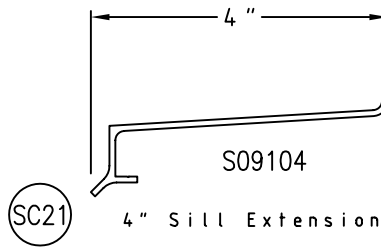

Champion Stool Covers/Sill Covers

SCALE: HALF

Sheet 5 of 5

Champion Stool Covers / Sill Covers