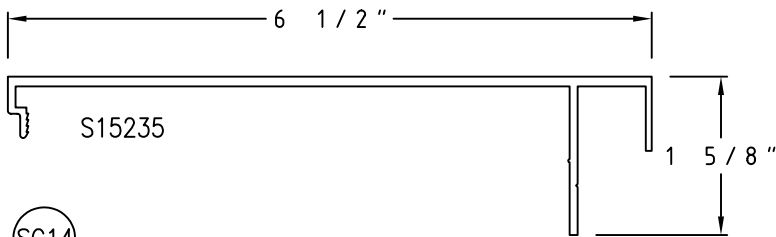

# Champion Stool Covers/Sill Covers

SCALE: HALF

(SC11) 1 5/8" x 5" x 0.125" Stool Cover

S40472

(SC17) STOOL CLIP

(SC12) 1 5/8" x 5 9/16" x 0.125" Stool Cover

(SC13) 1 5/8" x 6 1/16" x 0.125" Stool Cover

(SC14) 1 5/8" x 6 1/2" x 0.125" Stool Cover

(SC15) 1 5/8" x 7 15/16" x 0.125" Stool Cover

(SC16) 5 7/16" x 0.125" Sill Extension

(SC12) 1 5/8" x 5 9/16" x 0.125" Stool Cover