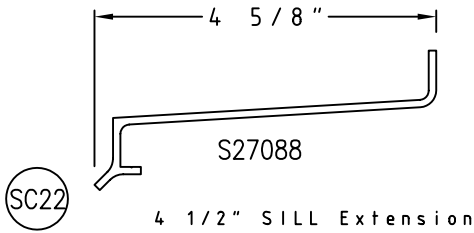

Champion Stool Covers/Sill Covers

SCALE: HALF

Sheet 5 of 5

Champion Stool Covers / Sill Covers