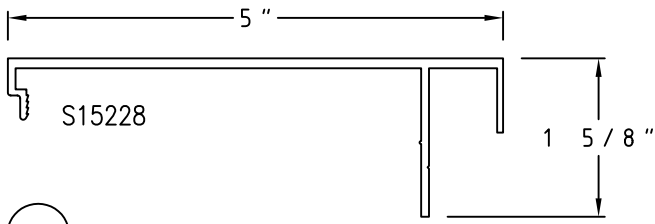

# Champion Stool Covers/Sill Covers

SCALE: HALF

(SC9) 1 5/8" x 4 5/8" x 0.078" Sill Cover

(SC10) 3/4" x 5" x 0.062" Stool Cover

# Champion Stool Covers/Sill Covers

SCALE: HALF

(SC11) 1 5/8" x 5" x 0.125" Stool Cover

S40472

(SC17) STOOL CLIP

(SC12) 1 5/8" x 5 9/16" x 0.125" Stool Cover

(SC13) 1 5/8" x 6 1/16" x 0.125" Stool Cover

(SC14) 1 5/8" x 6 1/2" x 0.125" Stool Cover