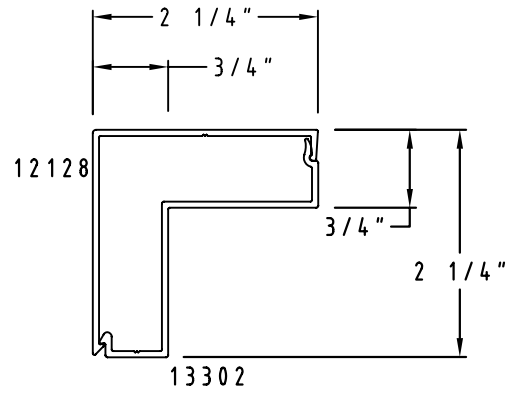

# Champion Snap Trim

SCALE: HALF

Sheet 2 of 6

ST11 2 3/4" x 1 1/2"

ST15 1 3/4" x 1" with Step Clip

ST12 4 1/2" x 1 1/2"

ST16 2" x 1" with Step Clip

ST13 1 1/2" x 1 3/4"

ST17 1 7/8" x 1 1/4"

ST14 1 1/2" x 1" with Step Clip

ST18 2 3/4" x 1 1/2" with Step Clip

Champion Snap Trim

# Champion Snap Trim

SCALE: HALF

Sheet 3 of 6

ST19 1" x 1" with 3" Leg

ST23 2 1/4" x 2 1/4" with Step Clip

ST20 1 1/2" x 1" with 2" Leg and Step Clip

ST24 2 3/4" x 2 3/4" with Step Clip

ST21 1 1/2" x 1" with 3/4" Leg and Step Clip

# Champion Snap Trim

SCALE: HALF

Sheet 5 of 6

ST33 1 1/2" x 1" with 2" Leg and Regular Clip

ST34 1 1/2" x 1" with 3/4" Leg and Regular Clip