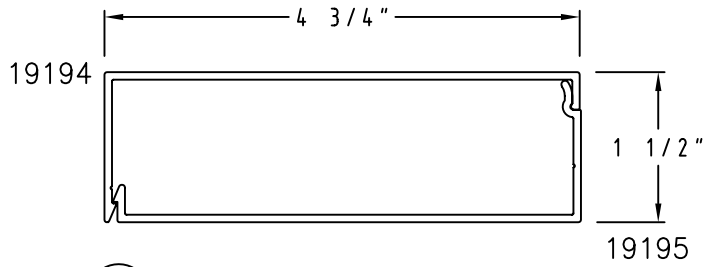

# Champion Snap Trim

SCALE: HALF

Sheet 3 of 6

ST19 1" x 1" with 3" Leg

ST23 2 1/4" x 2 1/4" with Step Clip

ST20 1 1/2" x 1" with 2" Leg and Step Clip

ST24 2 3/4" x 2 3/4" with Step Clip

ST21 1 1/2" x 1" with 3/4" Leg and Step Clip

ST25 3" x 2 7/8" with Step Clip

ST22 2 1/4" x 2 1/4" with Step Clip

Champion Snap Trim

# Champion Snap Trim

SCALE: HALF

Sheet 4 of 6

ST26 4 3/4" x 1 1/2"

ST30 2 1/4" x 1 3/4" with Step Clip

ST27 4 3/4" x 2"

ST31 2 1/2" x 1 3/4"

ST28 1 1/4" x 1 1/4"