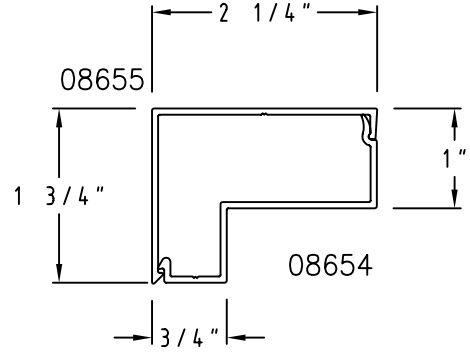

# Champion Snap Trim

SCALE: HALF

Sheet 3 of 6

ST19 1" x 1" with 3" Leg

ST23 2 1/4" x 2 1/4" with Step Clip

ST20 1 1/2" x 1" with 2" Leg and Step Clip

ST24 2 3/4" x 2 3/4" with Step Clip

ST21 1 1/2" x 1" with 3/4" Leg and Step Clip

ST25 3" x 2 7/8" with Step Clip

ST22 2 1/4" x 2 1/4" with Step Clip

Champion Snap Trim

# Champion Snap Trim

SCALE: HALF

Sheet 4 of 6

ST26 4 3/4" x 1 1/2"

ST30 2 1/4" x 1 3/4" with Step Clip

ST27 4 3/4" x 2"

ST31 2 1/2" x 1 3/4"

ST28 1 1/4" x 1 1/4"