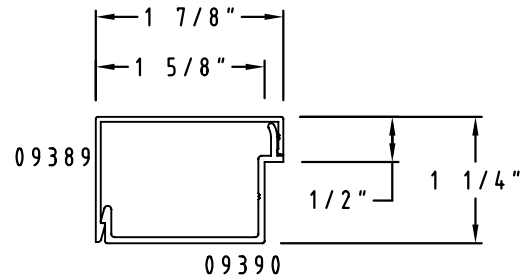

# Champion Snap Trim

SCALE: HALF

Sheet 2 of 6

ST11 2 3/4" x 1 1/2"

ST15 1 3/4" x 1" with Step Clip

ST12 4 1/2" x 1 1/2"

ST16 2" x 1" with Step Clip

ST13 1 1/2" x 1 3/4"

ST17 1 7/8" x 1 1/4"

ST14 1 1/2" x 1" with Step Clip

ST18 2 3/4" x 1 1/2" with Step Clip

Champion Snap Trim