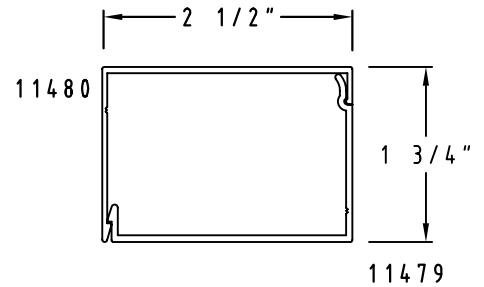

# Champion Snap Trim

SCALE: HALF

Sheet 3 of 6

ST19 1" x 1" with 3" Leg

ST23 2 1/4" x 2 1/4" with Step Clip

ST20 1 1/2" x 1" with 2" Leg and Step Clip

ST24 2 3/4" x 2 3/4" with Step Clip

ST21 1 1/2" x 1" with 3/4" Leg and Step Clip

# Champion Snap Trim

SCALE: HALF

Sheet 4 of 6

ST26 4 3/4" x 1 1/2"

ST30 2 1/4" x 1 3/4" with Step Clip

ST27 4 3/4" x 2"

ST31 2 1/2" x 1 3/4"

ST28 1 1/4" x 1 1/4"

ST29 1 1/2" x 1 1/4"

ST32 1 1/2" x 1 1/2" with 2" Leg with Step Clip

Champion Snap Trim

# Champion Snap Trim

SCALE: HALF

Sheet 5 of 6

ST33 1 1/2" x 1" with 2" Leg and Regular Clip

ST34 1 1/2" x 1" with 3/4" Leg and Regular Clip