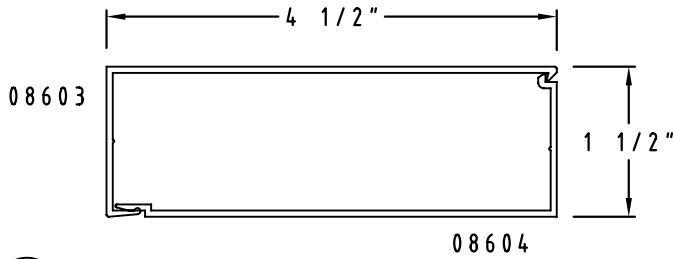

# Champion Snap Trim

SCALE: HALF

Sheet 2 of 6

ST11 2 3/4" x 1 1/2"

ST15 1 3/4" x 1" with Step Clip

ST12 4 1/2" x 1 1/2"

ST16 2" x 1" with Step Clip

ST13 1 1/2" x 1 3/4"

ST17 1 7/8" x 1 1/4"

ST14 1 1/2" x 1" with Step Clip

ST18 2 3/4" x 1 1/2" with Step Clip

Champion Snap Trim