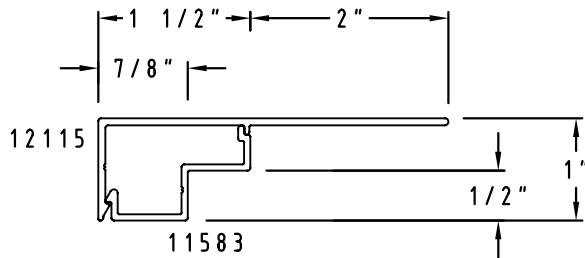

# Champion Snap Trim

SCALE: HALF

Sheet 3 of 6

ST19 1" x 1" with 3" Leg

ST23 2 1/4" x 2 1/4" with Step Clip

ST20 1 1/2" x 1" with 2" Leg and Step Clip

ST24 2 3/4" x 2 3/4" with Step Clip

ST21 1 1/2" x 1" with 3/4" Leg and Step Clip