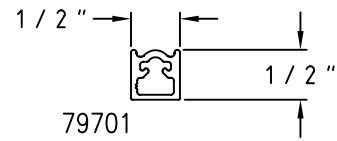

SCALE: HALF

(A01) Sill Angle

(A06) Child Guard Hollow

(A02) Landmark Frame

(A07) Child Guard Channel

(A03) Bevel Landmark Frame

(A08) Nailing Fin

(A04) 7/8" Landmark Grid Large

12526

(A28) 5 1/2" Expander

(A24) 1 1/4" x 3 3/8" Head Expander

14952

(A29) 2 1/4" Expander

(A25) Sheet Rock Receptor

Champion Series Accessories

SCALE: HALF

# Champion Series Accessories

SCALE: HALF

(A38) 2" x 3 3/8" Unequal Angle

(A39) 2 1/2" x 4" Unequal Angle

(A40) 1" x 1/8" Flat Bar

(A41) 1 3/4" x 1/8" Flat Bar

(A42) 2" x 1/8" Flat Bar

(A43) 2 1/4" x 1/16" Flat Bar