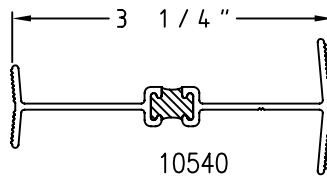

Champion Series Accessories

SCALE: HALF

Sheet 2 of 5

Champion Series Accessories