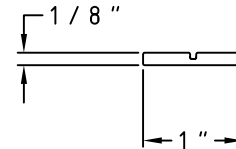

# Champion Series Accessories

SCALE: HALF

Sheet 2 of 5

Champion Series Accessories

# Champion Series Accessories

SCALE: HALF

Sheet 3 of 5

(A21) 1 1/8" x 1" Unequal Angle

(A26) 1/8" x 1" Flat Muntin

(A22) 1 1/4" x 2" Unequal Angle

(A27) 1 3/4" Bevel Muntin

(A23) 3/4" x 3 3/8" Head Expander

12526

(A28) 5 1/2" Expander

(A24) 1 1/4" x 3 3/8" Head Expander

14952

(A29) 2 1/4" Expander

(A25) Sheet Rock Receptor

Champion Series Accessories

SCALE: HALF