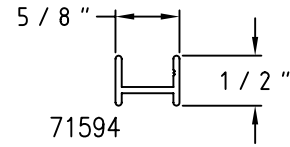

SCALE: HALF

(A01) Sill Angle

(A06) Child Guard Hollow

(A02) Landmark Frame

(A07) Child Guard Channel

(A03) Bevel Landmark Frame

(A08) Nailing Fin

(A04) 7/8" Landmark Grid Large

12526

(A28) 5 1/2" Expander

(A24) 1 1/4" x 3 3/8" Head Expander

14952

(A29) 2 1/4" Expander

(A25) Sheet Rock Receptor

Champion Series Accessories

SCALE: HALF

# Champion Series Accessories

SCALE: HALF

(A38) 2" x 3 3/8" Unequal Angle

(A39) 2 1/2" x 4" Unequal Angle

(A40) 1" x 1/8" Flat Bar

(A41) 1 3/4" x 1/8" Flat Bar

(A42) 2" x 1/8" Flat Bar

(A43) 2 1/4" x 1/16" Flat Bar

(A44) 1 1/2" x 3/32" Flat Bar

(A45) 1 1/2" 3/8" Muntin