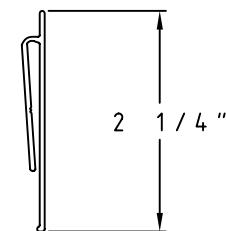

# Champion Series Accessories

SCALE: HALF

Sheet 3 of 5

(A21) 1 1/8" x 1" Unequal Angle

(A26) 1/8" x 1" Flat Muntin

(A22) 1 1/4" x 2" Unequal Angle

(A27) 1 3/4" Bevel Muntin

(A23) 3/4" x 3 3/8" Head Expander

12526

(A28) 5 1/2" Expander

(A24) 1 1/4" x 3 3/8" Head Expander

14952

(A29) 2 1/4" Expander

(A25) Sheet Rock Receptor

Champion Series Accessories

SCALE: HALF

# Champion Series Accessories

SCALE: HALF

(A38) 2" x 3 3/8" Unequal Angle

(A39) 2 1/2" x 4" Unequal Angle

(A40) 1" x 1/8" Flat Bar

(A41) 1 3/4" x 1/8" Flat Bar

(A42) 2" x 1/8" Flat Bar

(A43) 2 1/4" x 1/16" Flat Bar

(A44) 1 1/2" x 3/32" Flat Bar

(A45) 1 1/2" 3/8" Muntin