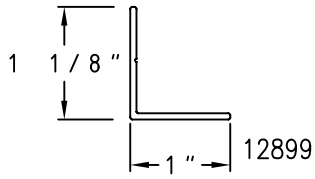

# Champion Series Accessories

SCALE: HALF

Sheet 2 of 5

Champion Series Accessories

# Champion Series Accessories

SCALE: HALF

Sheet 3 of 5

(A21) 1 1/8" x 1" Unequal Angle

(A26) 1/8" x 1" Flat Muntin

(A22) 1 1/4" x 2" Unequal Angle

(A27) 1 3/4" Bevel Muntin

(A23) 3/4" x 3 3/8" Head Expander

12526

(A28) 5 1/2" Expander

(A24) 1 1/4" x 3 3/8" Head Expander

14952

(A29) 2 1/4" Expander

(A25) Sheet Rock Receptor

Champion Series Accessories

SCALE: HALF

# Champion Series Accessories

SCALE: HALF

(A38) 2" x 3 3/8" Unequal Angle

(A39) 2 1/2" x 4" Unequal Angle

(A40) 1" x 1/8" Flat Bar

(A41) 1 3/4" x 1/8" Flat Bar

(A42) 2" x 1/8" Flat Bar

(A43) 2 1/4" x 1/16" Flat Bar