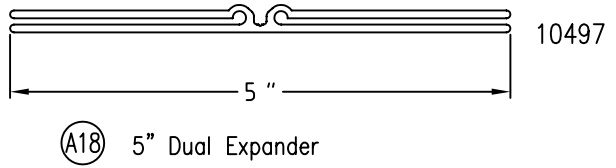

Champion Series Accessories

SCALE: HALF

Sheet 2 of 5

Champion Series Accessories