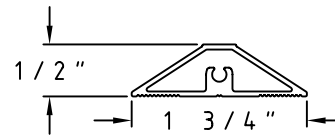

# Champion Series Accessories

SCALE: HALF

Sheet 3 of 5

(A21) 1 1/8" x 1" Unequal Angle

(A26) 1/8" x 1" Flat Muntin

(A22) 1 1/4" x 2" Unequal Angle

(A27) 1 3/4" Bevel Muntin

(A23) 3/4" x 3 3/8" Head Expander

12526

(A28) 5 1/2" Expander

(A24) 1 1/4" x 3 3/8" Head Expander

14952

(A29) 2 1/4" Expander

(A25) Sheet Rock Receptor

Champion Series Accessories

SCALE: HALF