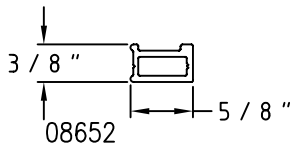

SCALE: HALF

(A01) Sill Angle

(A06) Child Guard Hollow

(A02) Landmark Frame

(A07) Child Guard Channel

(A03) Bevel Landmark Frame

(A08) Nailing Fin

(A04) 7/8" Landmark Grid Large

12526

(A28) 5 1/2" Expander

(A24) 1 1/4" x 3 3/8" Head Expander

14952

(A29) 2 1/4" Expander

(A25) Sheet Rock Receptor

Champion Series Accessories

SCALE: HALF

# Champion Series Accessories

SCALE: HALF

(A38) 2" x 3 3/8" Unequal Angle

(A39) 2 1/2" x 4" Unequal Angle

(A40) 1" x 1/8" Flat Bar

(A41) 1 3/4" x 1/8" Flat Bar

(A42) 2" x 1/8" Flat Bar

(A43) 2 1/4" x 1/16" Flat Bar

(A44) 1 1/2" x 3/32" Flat Bar

(A45) 1 1/2" 3/8" Muntin