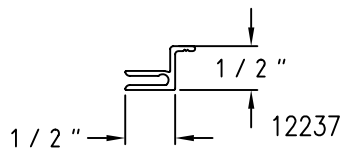

Champion Series Accessories

SCALE: HALF

Sheet 2 of 5

Champion Series Accessories