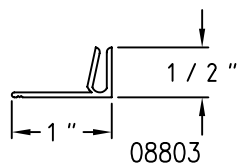

Champion Series Accessories

SCALE: HALF

Sheet 2 of 5

Champion Series Accessories