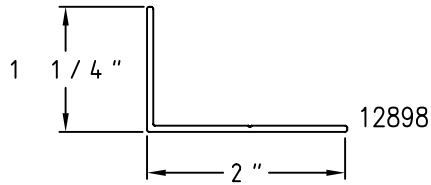

# Champion Series Accessories

SCALE: HALF

Sheet 3 of 5

(A21) 1 1/8" x 1" Unequal Angle

(A26) 1/8" x 1" Flat Muntin

(A22) 1 1/4" x 2" Unequal Angle

(A27) 1 3/4" Bevel Muntin

(A23) 3/4" x 3 3/8" Head Expander

12526

(A28) 5 1/2" Expander

(A24) 1 1/4" x 3 3/8" Head Expander

14952

(A29) 2 1/4" Expander

(A25) Sheet Rock Receptor

Champion Series Accessories

SCALE: HALF