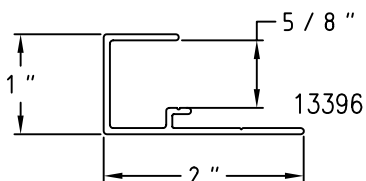

# Champion Series Accessories

SCALE: HALF

Sheet 3 of 5

(A21) 1 1/8" x 1" Unequal Angle

(A26) 1/8" x 1" Flat Muntin

(A22) 1 1/4" x 2" Unequal Angle

(A27) 1 3/4" Bevel Muntin

(A23) 3/4" x 3 3/8" Head Expander

12526

(A28) 5 1/2" Expander

(A24) 1 1/4" x 3 3/8" Head Expander

14952

(A29) 2 1/4" Expander

(A25) Sheet Rock Receptor

Champion Series Accessories

SCALE: HALF