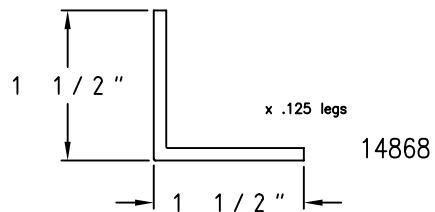

12526

(A28) 5 1/2" Expander

(A24) 1 1/4" x 3 3/8" Head Expander

14952

(A29) 2 1/4" Expander

(A25) Sheet Rock Receptor

Champion Series Accessories

SCALE: HALF

(A30) Caulk 1" x 1 3/8" w/1/4" return

(A33) 1/2" x 1" Unequal Angle

(A31) Caulk 1" w/1/4" return

(A34) 3/4" x 1" Unequal Angle

(A35) 3/4" x 1 1/4" Unequal Angle

(A32) Nailfin Anchor Strap

(A36) 1" x 1" Angle