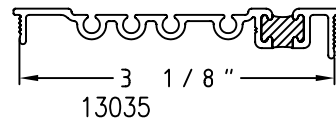

SCALE: HALF

(A01) Sill Angle

(A06) Child Guard Hollow

(A02) Landmark Frame

(A07) Child Guard Channel

(A03) Bevel Landmark Frame

(A08) Nailing Fin

(A04) 7/8" Landmark Grid Large

12526

(A28) 5 1/2" Expander

(A24) 1 1/4" x 3 3/8" Head Expander

14952

(A29) 2 1/4" Expander

(A25) Sheet Rock Receptor

Champion Series Accessories

SCALE: HALF