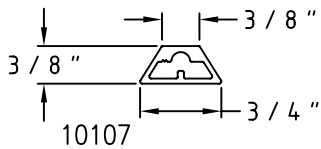

SCALE: HALF

(A01) Sill Angle

(A06) Child Guard Hollow

(A02) Landmark Frame

(A07) Child Guard Channel

(A03) Bevel Landmark Frame

(A08) Nailing Fin

(A04) 7/8" Landmark Grid Large

12526

(A28) 5 1/2" Expander

(A24) 1 1/4" x 3 3/8" Head Expander

14952

(A29) 2 1/4" Expander

(A25) Sheet Rock Receptor

Champion Series Accessories

SCALE: HALF

# Champion Series Accessories

SCALE: HALF

(A38) 2" x 3 3/8" Unequal Angle

(A39) 2 1/2" x 4" Unequal Angle

(A40) 1" x 1/8" Flat Bar

(A41) 1 3/4" x 1/8" Flat Bar

(A42) 2" x 1/8" Flat Bar

(A43) 2 1/4" x 1/16" Flat Bar