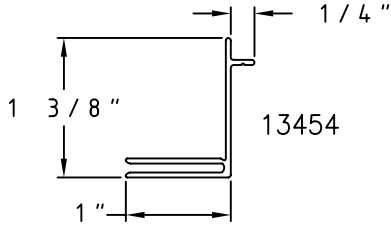

# Champion Series Accessories

SCALE: HALF

Sheet 3 of 5

(A21) 1 1/8" x 1" Unequal Angle

(A26) 1/8" x 1" Flat Muntin

(A22) 1 1/4" x 2" Unequal Angle

(A27) 1 3/4" Bevel Muntin

(A23) 3/4" x 3 3/8" Head Expander

12526

(A28) 5 1/2" Expander

(A24) 1 1/4" x 3 3/8" Head Expander

14952

(A29) 2 1/4" Expander

(A25) Sheet Rock Receptor

Champion Series Accessories

SCALE: HALF

(A30) Caulk 1" x 1 3/8" w/1/4" return

(A33) 1/2" x 1" Unequal Angle

(A31) Caulk 1" w/1/4" return

(A34) 3/4" x 1" Unequal Angle

(A35) 3/4" x 1 1/4" Unequal Angle

(A32) Nailfin Anchor Strap

(A36) 1" x 1" Angle

# Champion Series Accessories

SCALE: HALF

(A38) 2" x 3 3/8" Unequal Angle

(A39) 2 1/2" x 4" Unequal Angle

(A40) 1" x 1/8" Flat Bar

(A41) 1 3/4" x 1/8" Flat Bar

(A42) 2" x 1/8" Flat Bar

(A43) 2 1/4" x 1/16" Flat Bar