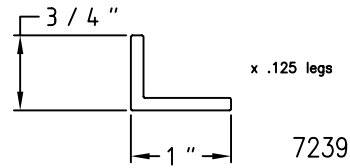

# Champion Series Accessories

SCALE: HALF

Sheet 3 of 5

(A21) 1 1/8" x 1" Unequal Angle

(A26) 1/8" x 1" Flat Muntin

(A22) 1 1/4" x 2" Unequal Angle

(A27) 1 3/4" Bevel Muntin

(A23) 3/4" x 3 3/8" Head Expander

12526

(A28) 5 1/2" Expander

(A24) 1 1/4" x 3 3/8" Head Expander

14952

(A29) 2 1/4" Expander

(A25) Sheet Rock Receptor

Champion Series Accessories

SCALE: HALF

(A30) Caulk 1" x 1 3/8" w/1/4" return

(A33) 1/2" x 1" Unequal Angle

(A31) Caulk 1" w/1/4" return

(A34) 3/4" x 1" Unequal Angle

(A35) 3/4" x 1 1/4" Unequal Angle

(A32) Nailfin Anchor Strap

(A36) 1" x 1" Angle