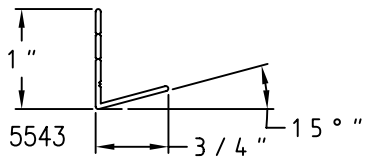

SCALE: HALF

(A01) Sill Angle

(A06) Child Guard Hollow

(A02) Landmark Frame

(A07) Child Guard Channel

(A03) Bevel Landmark Frame

(A08) Nailing Fin

(A04) 7/8" Landmark Grid Large

12526

(A28) 5 1/2" Expander

(A24) 1 1/4" x 3 3/8" Head Expander

14952

(A29) 2 1/4" Expander

(A25) Sheet Rock Receptor

Champion Series Accessories

SCALE: HALF

# Champion Series Accessories

SCALE: HALF

(A38) 2" x 3 3/8" Unequal Angle

(A39) 2 1/2" x 4" Unequal Angle

(A40) 1" x 1/8" Flat Bar

(A41) 1 3/4" x 1/8" Flat Bar

(A42) 2" x 1/8" Flat Bar

(A43) 2 1/4" x 1/16" Flat Bar