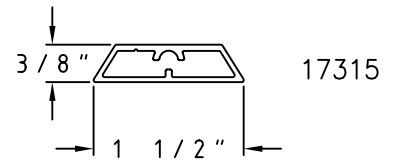

# Champion Series Accessories

SCALE: HALF

(A38) 2" x 3 3/8" Unequal Angle

(A39) 2 1/2" x 4" Unequal Angle

(A40) 1" x 1/8" Flat Bar

(A41) 1 3/4" x 1/8" Flat Bar

(A42) 2" x 1/8" Flat Bar

(A43) 2 1/4" x 1/16" Flat Bar

(A44) 1 1/2" x 3/32" Flat Bar

(A45) 1 1/2" 3/8" Muntin