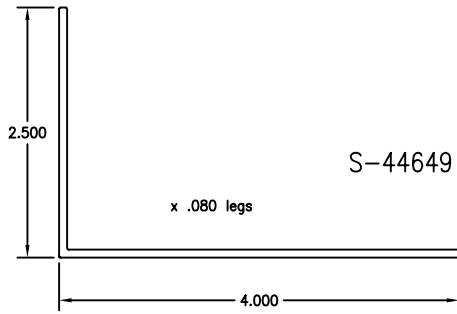

(A39) 2 1/2" x 4" Unequal Angle