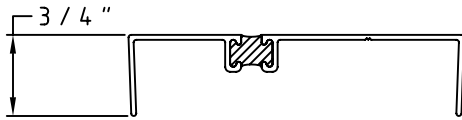

# Champion Series Accessories

SCALE: HALF

Sheet 3 of 5

(A21) 1 1/8" x 1" Unequal Angle

(A26) 1/8" x 1" Flat Muntin

(A22) 1 1/4" x 2" Unequal Angle

(A27) 1 3/4" Bevel Muntin

(A23) 3/4" x 3 3/8" Head Expander