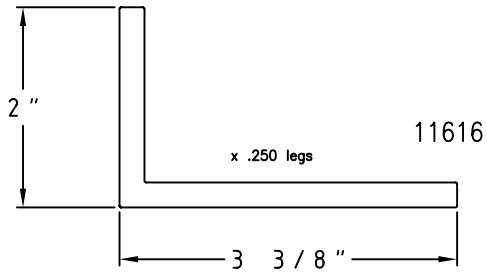

12526

(A28) 5 1/2" Expander

(A24) 1 1/4" x 3 3/8" Head Expander

14952

(A29) 2 1/4" Expander

(A25) Sheet Rock Receptor

Champion Series Accessories

SCALE: HALF

(A30) Caulk 1" x 1 3/8" w/1/4" return

(A33) 1/2" x 1" Unequal Angle

(A31) Caulk 1" w/1/4" return

(A34) 3/4" x 1" Unequal Angle

(A35) 3/4" x 1 1/4" Unequal Angle

(A32) Nailfin Anchor Strap

(A36) 1" x 1" Angle

(A37) 1 1/2" x 1 1/2" Angle

# Champion Series Accessories

SCALE: HALF

(A38) 2" x 3 3/8" Unequal Angle

(A39) 2 1/2" x 4" Unequal Angle

(A40) 1" x 1/8" Flat Bar

(A41) 1 3/4" x 1/8" Flat Bar

(A42) 2" x 1/8" Flat Bar

(A43) 2 1/4" x 1/16" Flat Bar