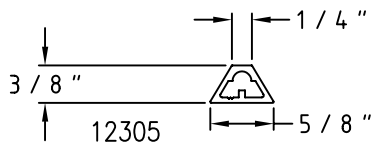

(A05) 5/8" Landmark Grid