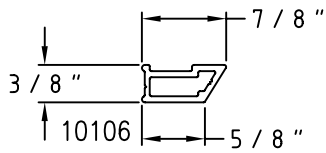

SCALE: HALF

(A01) Sill Angle

(A06) Child Guard Hollow

(A02) Landmark Frame

(A07) Child Guard Channel

(A03) Bevel Landmark Frame

(A08) Nailing Fin

(A04) 7/8" Landmark Grid Large

# Champion Series Accessories

SCALE: HALF

Sheet 3 of 5

(A21) 1 1/8" x 1" Unequal Angle

(A26) 1/8" x 1" Flat Muntin

(A22) 1 1/4" x 2" Unequal Angle

(A27) 1 3/4" Bevel Muntin

(A23) 3/4" x 3 3/8" Head Expander

12526

(A28) 5 1/2" Expander

(A24) 1 1/4" x 3 3/8" Head Expander

14952

(A29) 2 1/4" Expander

(A25) Sheet Rock Receptor

Champion Series Accessories

SCALE: HALF

# Champion Series Accessories

SCALE: HALF

(A38) 2" x 3 3/8" Unequal Angle

(A39) 2 1/2" x 4" Unequal Angle

(A40) 1" x 1/8" Flat Bar

(A41) 1 3/4" x 1/8" Flat Bar

(A42) 2" x 1/8" Flat Bar

(A43) 2 1/4" x 1/16" Flat Bar